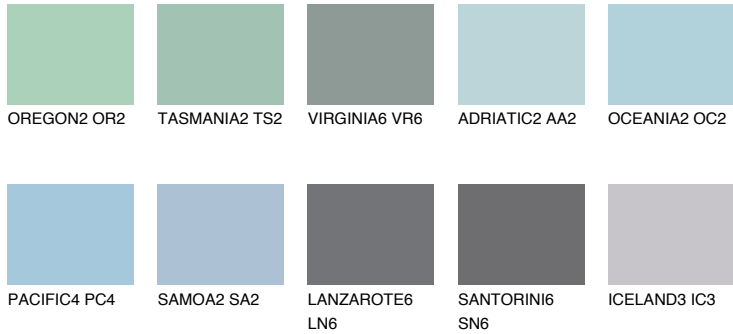

COLOUR DETAILS

OCEANIA3 OC3

53% TSR 58%

Matching colours

COLOURS

INTENSE

For more information on plasters and paints, go to www.ceresit.lv

*The presented colours refer to plasters and paints offered by Ceresit. Due to the use of digital techniques, the presented colours might not represent the original ones, thus they cannot be considered as a reliable colour presentation. We recommend checking the authentic colour samples.