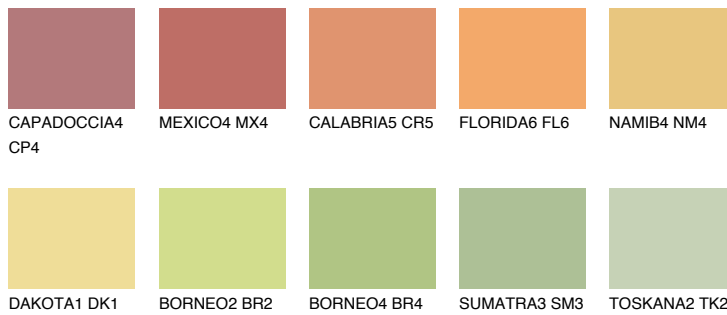

## CRETE6 CT6

53% TSR 51%

### Matching colours

#### COLOURS

#### INTENSE

For more information on plasters and paints, go to [www.ceresit.lv](http://www.ceresit.lv)

\*The presented colours refer to plasters and paints offered by Ceresit. Due to the use of digital techniques, the presented colours might not represent the original ones, thus they cannot be considered as a reliable colour presentation. We recommend checking the authentic colour samples.