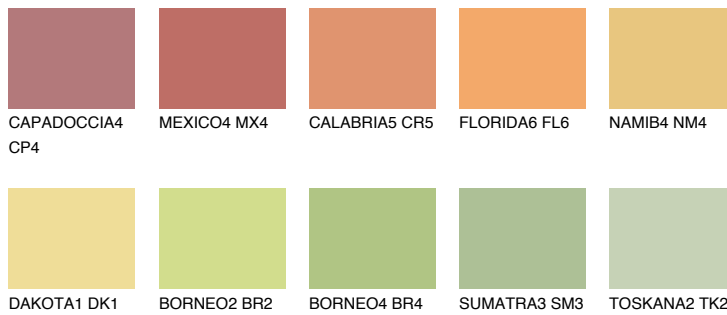

CRETE6 CT6

53% TSR 51%

Matching colours

COLOURS

INTENSE

For more information on plasters and paints, go to www.ceresit.lv

*The presented colours refer to plasters and paints offered by Ceresit. Due to the use of digital techniques, the presented colours might not represent the original ones, thus they cannot be considered as a reliable colour presentation. We recommend checking the authentic colour samples.