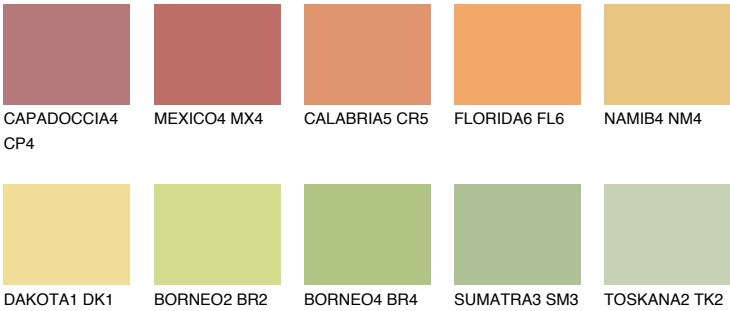

CRETE6 CT6

53% TSR 51%

Matching colours

COLOURS

INTENSE

For more information on plasters and paints, go to www.ceresit.lv

*The presented colours refer to plasters and paints offered by Ceresit. Due to the use of digital techniques, the presented colours might not represent the original ones, thus they cannot be considered as a reliable colour presentation. We recommend checking the authentic colour samples.