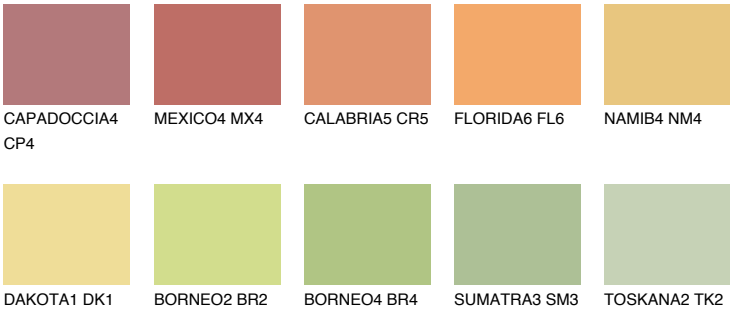

## CRETE6 CT6

53% TSR 51%

### Matching colours

#### COLOURS

#### INTENSE

For more information on plasters and paints, go to [www.ceresit.lv](http://www.ceresit.lv)

\*The presented colours refer to plasters and paints offered by Ceresit. Due to the use of digital techniques, the presented colours might not represent the original ones, thus they cannot be considered as a reliable colour presentation. We recommend checking the authentic colour samples.