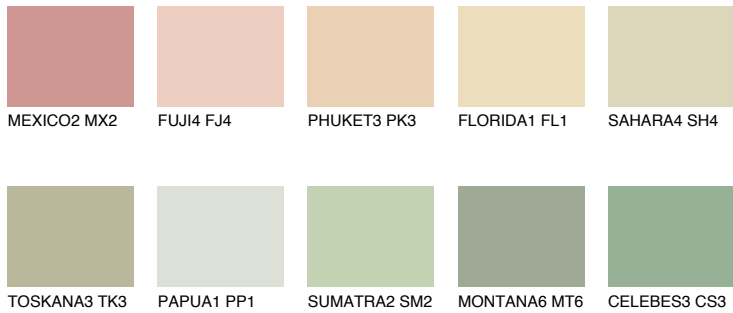

COLOUR DETAILS

CALIFORNIA1 CF1

76% TSR 70%

Matching colours

COLOURS

INTENSE

For more information on plasters and paints, go to www.ceresit.lv

*The presented colours refer to plasters and paints offered by Ceresit. Due to the use of digital techniques, the presented colours might not represent the original ones, thus they cannot be considered as a reliable colour presentation. We recommend checking the authentic colour samples.