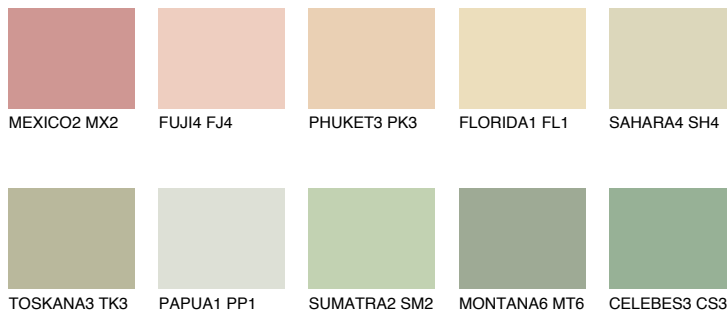

# COLOUR DETAILS

## CALIFORNIA1 CF1

76% TSR 70%

### Matching colours

#### COLOURS