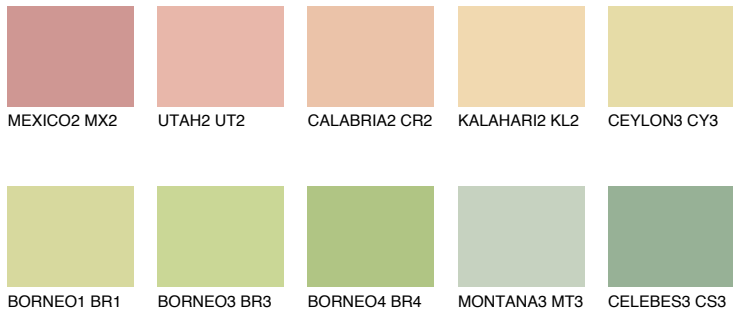

COLOUR DETAILS

CALIFORNIA2 CF2

75% TSR 68%

Matching colours

COLOURS

INTENSE

For more information on plasters and paints, go to www.ceresit.lv

*The presented colours refer to plasters and paints offered by Ceresit. Due to the use of digital techniques, the presented colours might not represent the original ones, thus they cannot be considered as a reliable colour presentation. We recommend checking the authentic colour samples.