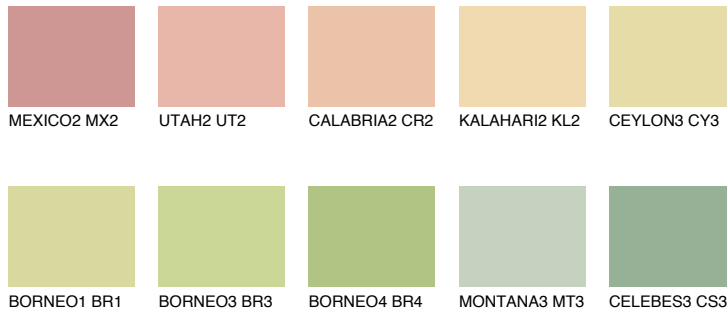

COLOUR DETAILS

CALIFORNIA2 CF2

75% TSR 68%

Matching colours

COLOURS

INTENSE

For more information on plasters and paints, go to www.ceresit.lv

*The presented colours refer to plasters and paints offered by Ceresit. Due to the use of digital techniques, the presented colours might not represent the original ones, thus they cannot be considered as a reliable colour presentation. We recommend checking the authentic colour samples.