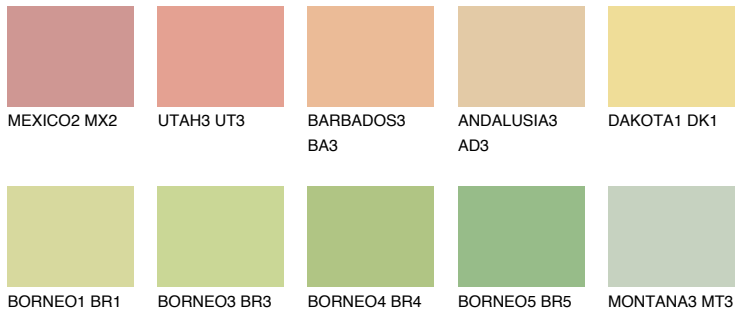

COLOUR DETAILS

CALIFORNIA3 CF3

73% TSR 68%

Matching colours

COLOURS

INTENSE

For more information on plasters and paints, go to www.ceresit.lv

*The presented colours refer to plasters and paints offered by Ceresit. Due to the use of digital techniques, the presented colours might not represent the original ones, thus they cannot be considered as a reliable colour presentation. We recommend checking the authentic colour samples.