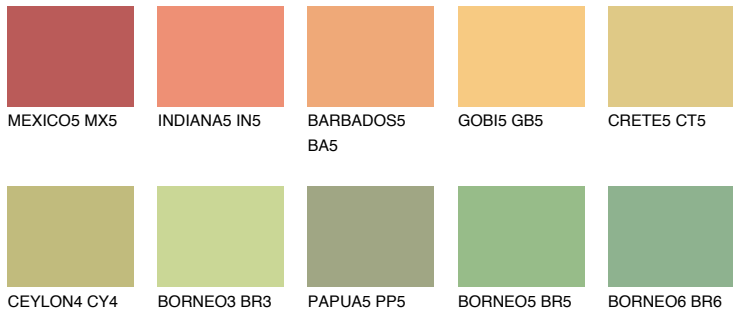

# COLOUR DETAILS

## CALIFORNIA4 CF4

70% TSR 66%

### Matching colours

#### COLOURS