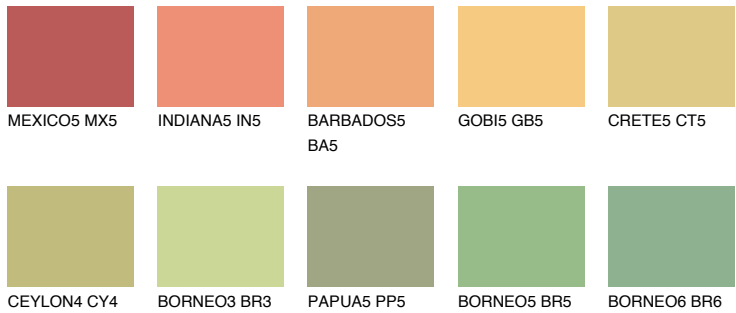

# COLOUR DETAILS

## CALIFORNIA4 CF4

70% TSR 66%

### Matching colours

#### COLOURS