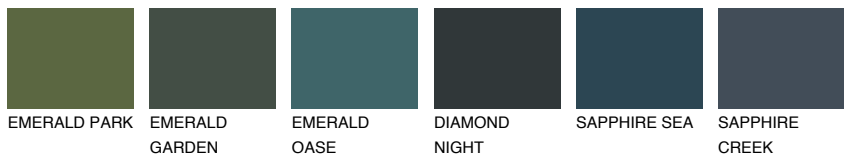

COLOUR DETAILS

CALIFORNIA4 CF4

70% TSR 66%

Matching colours

COLOURS

INTENSE

For more information on plasters and paints, go to www.ceresit.lv

*The presented colours refer to plasters and paints offered by Ceresit. Due to the use of digital techniques, the presented colours might not represent the original ones, thus they cannot be considered as a reliable colour presentation. We recommend checking the authentic colour samples.