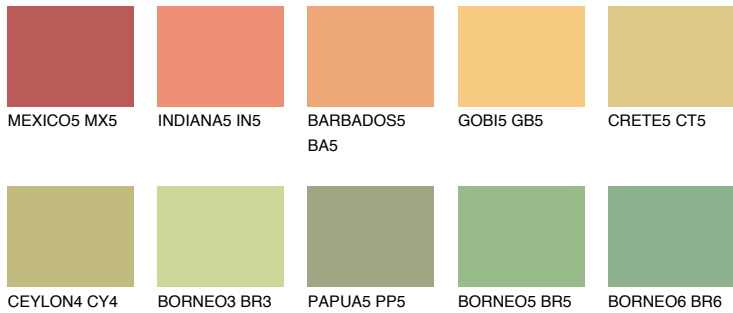

COLOUR DETAILS

CALIFORNIA4 CF4

70% TSR 66%

Matching colours

COLOURS

INTENSE

For more information on plasters and paints, go to www.ceresit.lv

*The presented colours refer to plasters and paints offered by Ceresit. Due to the use of digital techniques, the presented colours might not represent the original ones, thus they cannot be considered as a reliable colour presentation. We recommend checking the authentic colour samples.