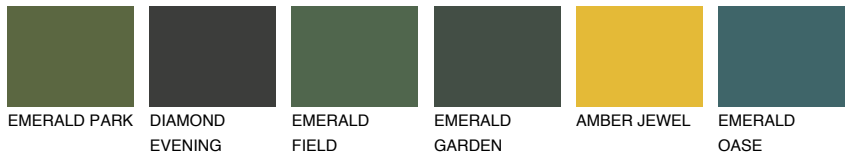

COLOUR DETAILS

CALIFORNIA5 CF5

70% TSR 67%

Matching colours

COLOURS

INTENSE

For more information on plasters and paints, go to www.ceresit.lv

*The presented colours refer to plasters and paints offered by Ceresit. Due to the use of digital techniques, the presented colours might not represent the original ones, thus they cannot be considered as a reliable colour presentation. We recommend checking the authentic colour samples.