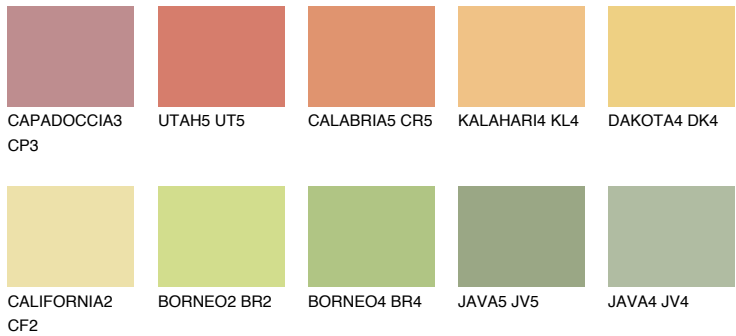

COLOUR DETAILS

CALIFORNIA5 CF5

70% TSR 67%

Matching colours

COLOURS

INTENSE

For more information on plasters and paints, go to www.ceresit.lv

*The presented colours refer to plasters and paints offered by Ceresit. Due to the use of digital techniques, the presented colours might not represent the original ones, thus they cannot be considered as a reliable colour presentation. We recommend checking the authentic colour samples.