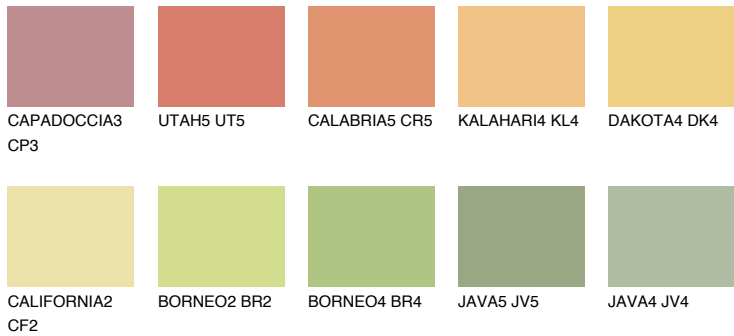

COLOUR DETAILS

CALIFORNIA5 CF5

70% TSR 67%

Matching colours

COLOURS

INTENSE

For more information on plasters and paints, go to www.ceresit.lv

*The presented colours refer to plasters and paints offered by Ceresit. Due to the use of digital techniques, the presented colours might not represent the original ones, thus they cannot be considered as a reliable colour presentation. We recommend checking the authentic colour samples.