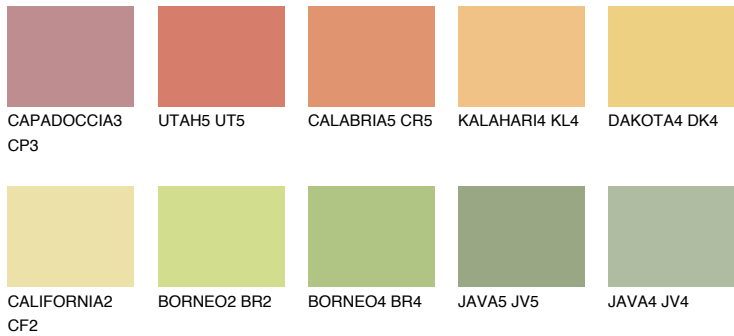

# COLOUR DETAILS

## CALIFORNIA5 CF5

70% TSR 67%

### Matching colours

#### COLOURS