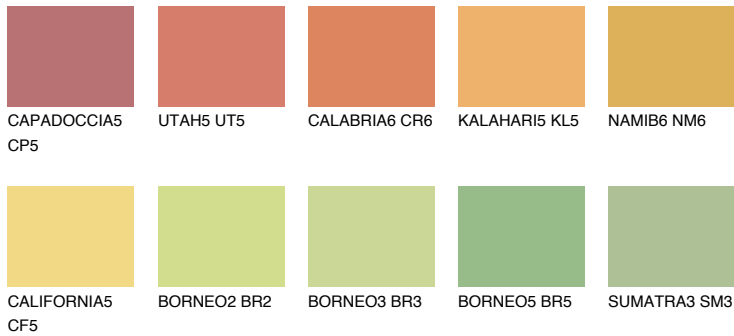

COLOUR DETAILS

CALIFORNIA6 CF6

65% TSR 65%

Matching colours

COLOURS

INTENSE

For more information on plasters and paints, go to www.ceresit.lv

*The presented colours refer to plasters and paints offered by Ceresit. Due to the use of digital techniques, the presented colours might not represent the original ones, thus they cannot be considered as a reliable colour presentation. We recommend checking the authentic colour samples.