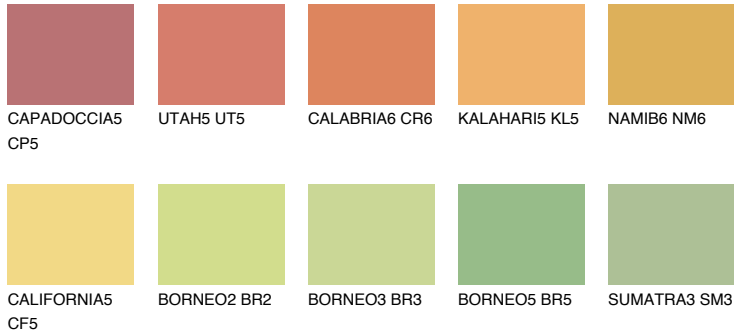

COLOUR DETAILS

CALIFORNIA6 CF6

65% TSR 65%

Matching colours

COLOURS

INTENSE

For more information on plasters and paints, go to www.ceresit.lv

*The presented colours refer to plasters and paints offered by Ceresit. Due to the use of digital techniques, the presented colours might not represent the original ones, thus they cannot be considered as a reliable colour presentation. We recommend checking the authentic colour samples.