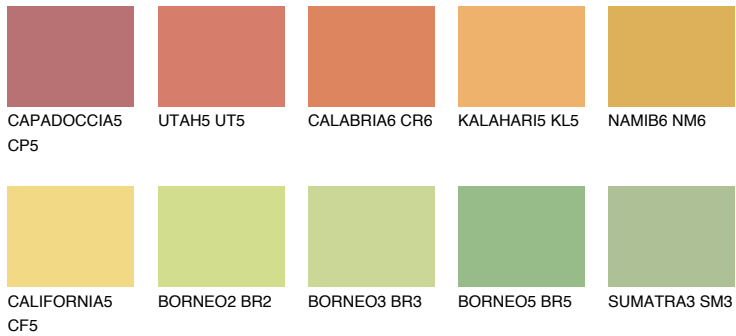

# COLOUR DETAILS

## CALIFORNIA6 CF6

65% TSR 65%

### Matching colours

#### COLOURS