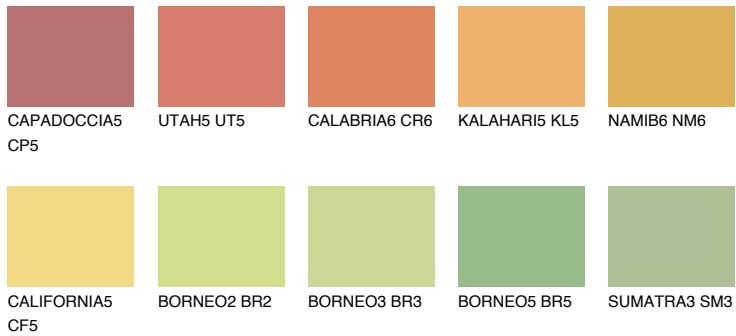

COLOUR DETAILS

CALIFORNIA6 CF6

65% TSR 65%

Matching colours

COLOURS

INTENSE

For more information on plasters and paints, go to www.ceresit.lv

*The presented colours refer to plasters and paints offered by Ceresit. Due to the use of digital techniques, the presented colours might not represent the original ones, thus they cannot be considered as a reliable colour presentation. We recommend checking the authentic colour samples.