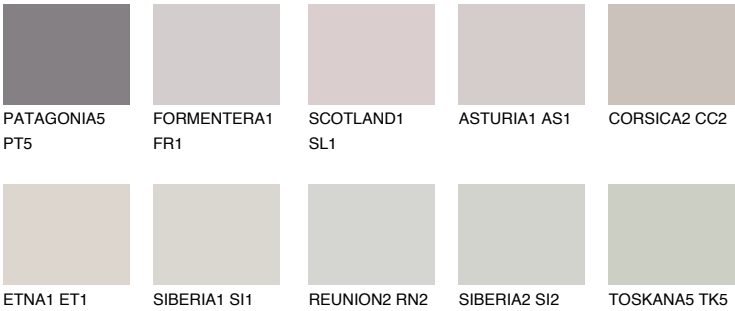

CORSICA1 CC1

62% **TSR** 61%

Matching colours

COLOURS

INTENSE

For more information on plasters and paints, go to www.ceresit.lv

*The presented colours refer to plasters and paints offered by Ceresit. Due to the use of digital techniques, the presented colours might not represent the original ones, thus they cannot be considered as a reliable colour presentation. We recommend checking the authentic colour samples.