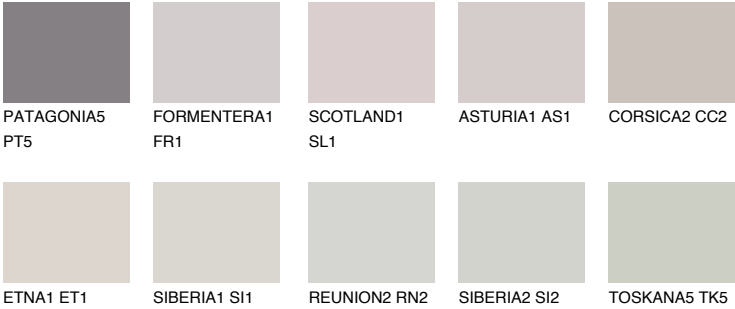

CORSICA1 CC1

62% **TSR** 61%

Matching colours

COLOURS

INTENSE

For more information on plasters and paints, go to www.ceresit.lv

*The presented colours refer to plasters and paints offered by Ceresit. Due to the use of digital techniques, the presented colours might not represent the original ones, thus they cannot be considered as a reliable colour presentation. We recommend checking the authentic colour samples.