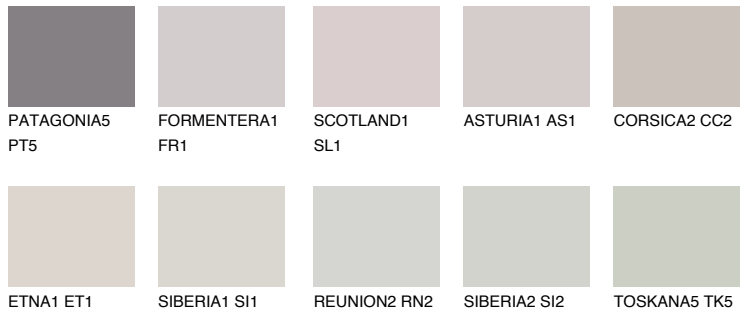

COLOUR DETAILS

CORSICA1 CC1

62% **TSR** 61%

Matching colours

COLOURS

INTENSE

For more information on plasters and paints, go to www.ceresit.lv

*The presented colours refer to plasters and paints offered by Ceresit. Due to the use of digital techniques, the presented colours might not represent the original ones, thus they cannot be considered as a reliable colour presentation. We recommend checking the authentic colour samples.