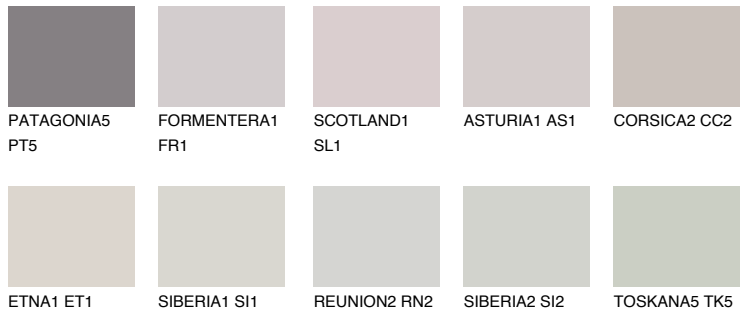

CORSICA1 CC1

62% **TSR** 61%

Matching colours

COLOURS

INTENSE

For more information on plasters and paints, go to www.ceresit.lv

*The presented colours refer to plasters and paints offered by Ceresit. Due to the use of digital techniques, the presented colours might not represent the original ones, thus they cannot be considered as a reliable colour presentation. We recommend checking the authentic colour samples.