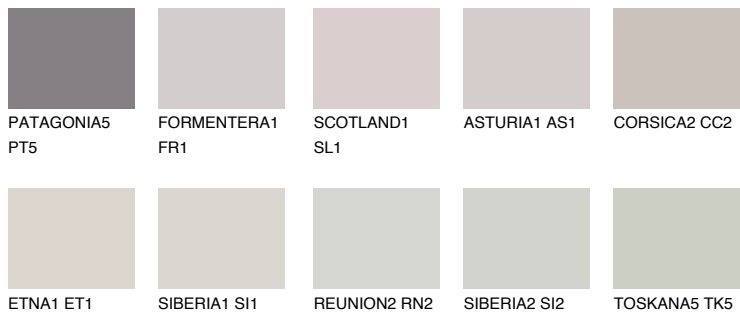

CORSICA1 CC1

62% **TSR** 61%

Matching colours

COLOURS

INTENSE

For more information on plasters and paints, go to www.ceresit.lv

*The presented colours refer to plasters and paints offered by Ceresit. Due to the use of digital techniques, the presented colours might not represent the original ones, thus they cannot be considered as a reliable colour presentation. We recommend checking the authentic colour samples.