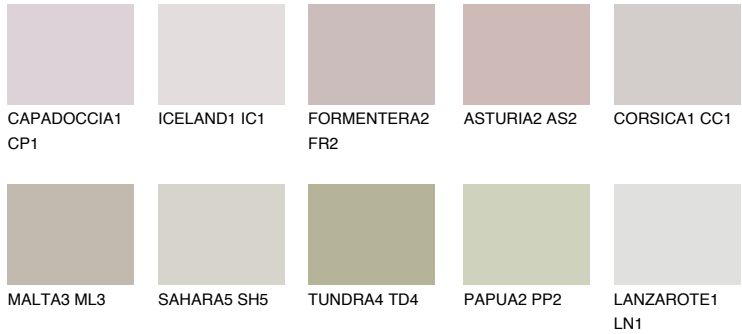

# COLOUR DETAILS

### Matching colours

#### COLOURS

#### INTENSE

For more information on plasters and paints, go to [www.ceresit.lv](http://www.ceresit.lv)

\*The presented colours refer to plasters and paints offered by Ceresit. Due to the use of digital techniques, the presented colours might not represent the original ones, thus they cannot be considered as a reliable colour presentation. We recommend checking the authentic colour samples.