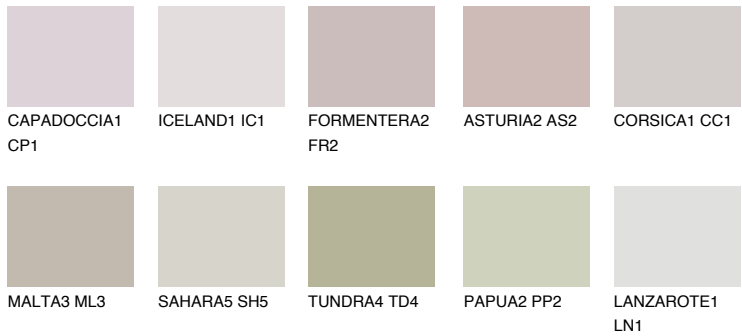

# COLOUR DETAILS

### Matching colours

#### COLOURS

#### INTENSE

For more information on plasters and paints, go to [www.ceresit.lv](http://www.ceresit.lv)

\*The presented colours refer to plasters and paints offered by Ceresit. Due to the use of digital techniques, the presented colours might not represent the original ones, thus they cannot be considered as a reliable colour presentation. We recommend checking the authentic colour samples.