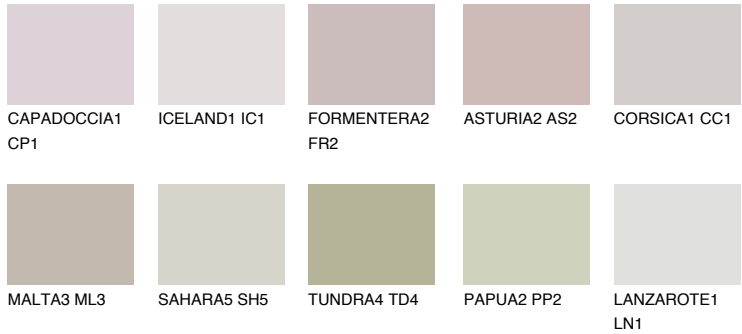

COLOUR DETAILS

CORSICA2 CC2

55% TSR 50%

Matching colours

COLOURS

INTENSE

For more information on plasters and paints, go to www.ceresit.lv

*The presented colours refer to plasters and paints offered by Ceresit. Due to the use of digital techniques, the presented colours might not represent the original ones, thus they cannot be considered as a reliable colour presentation. We recommend checking the authentic colour samples.