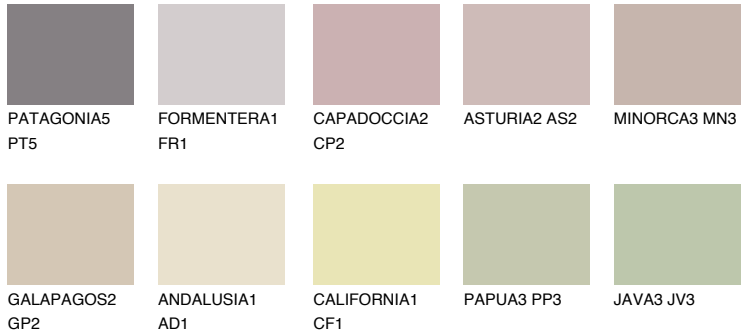

COLOUR DETAILS

CORSICA3 CC3

50% TSR 49%

Matching colours

COLOURS

INTENSE

For more information on plasters and paints, go to www.ceresit.lv

*The presented colours refer to plasters and paints offered by Ceresit. Due to the use of digital techniques, the presented colours might not represent the original ones, thus they cannot be considered as a reliable colour presentation. We recommend checking the authentic colour samples.