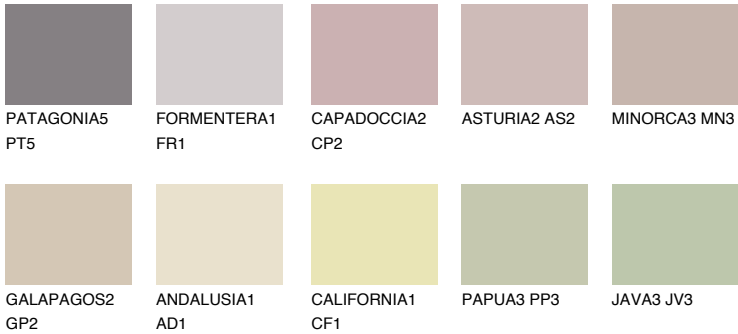

## CORSICA3 CC3

50% TSR 49%

### Matching colours

#### COLOURS

#### INTENSE

For more information on plasters and paints, go to [www.ceresit.lv](http://www.ceresit.lv)

\*The presented colours refer to plasters and paints offered by Ceresit. Due to the use of digital techniques, the presented colours might not represent the original ones, thus they cannot be considered as a reliable colour presentation. We recommend checking the authentic colour samples.