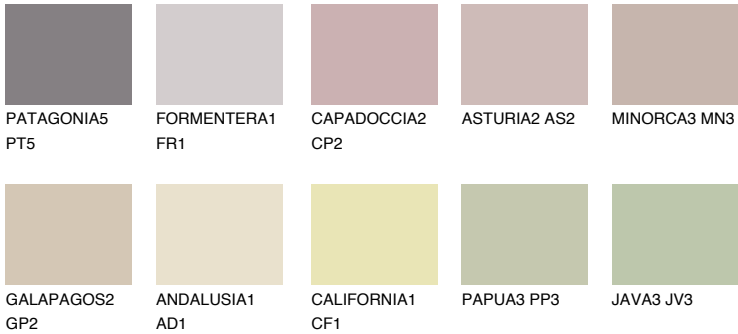

CORSICA3 CC3

50% TSR 49%

Matching colours

COLOURS

INTENSE

For more information on plasters and paints, go to www.ceresit.lv

*The presented colours refer to plasters and paints offered by Ceresit. Due to the use of digital techniques, the presented colours might not represent the original ones, thus they cannot be considered as a reliable colour presentation. We recommend checking the authentic colour samples.