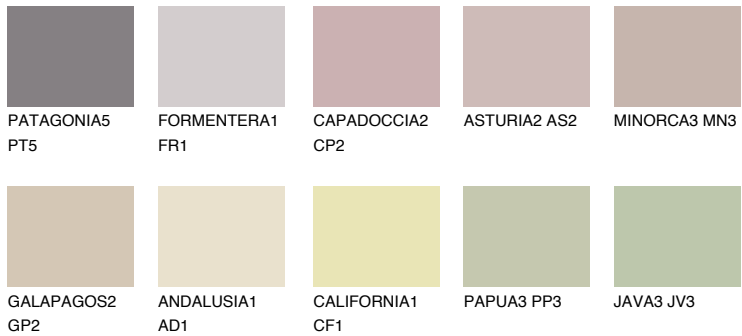

COLOUR DETAILS

CORSICA3 CC3

50% TSR 49%

Matching colours

COLOURS

INTENSE

For more information on plasters and paints, go to www.ceresit.lv

*The presented colours refer to plasters and paints offered by Ceresit. Due to the use of digital techniques, the presented colours might not represent the original ones, thus they cannot be considered as a reliable colour presentation. We recommend checking the authentic colour samples.