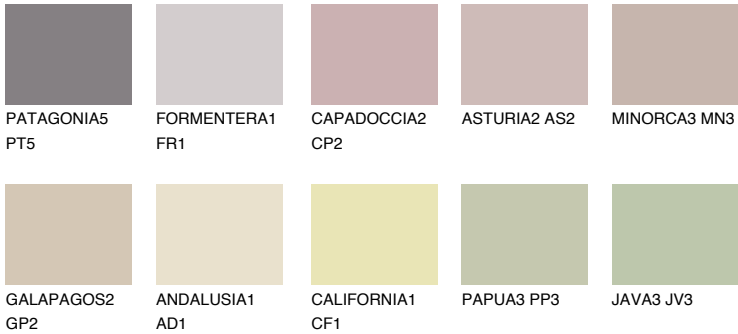

## CORSICA3 CC3

50% **TSR** 49%

### Matching colours

#### COLOURS

#### INTENSE

For more information on plasters and paints, go to [www.ceresit.lv](http://www.ceresit.lv)

\*The presented colours refer to plasters and paints offered by Ceresit. Due to the use of digital techniques, the presented colours might not represent the original ones, thus they cannot be considered as a reliable colour presentation. We recommend checking the authentic colour samples.