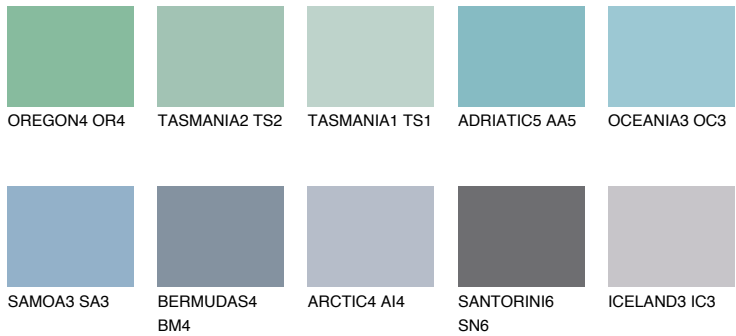

# COLOUR DETAILS

## OCEANIA4 OC4

50% TSR 57%

### Matching colours

#### COLOURS