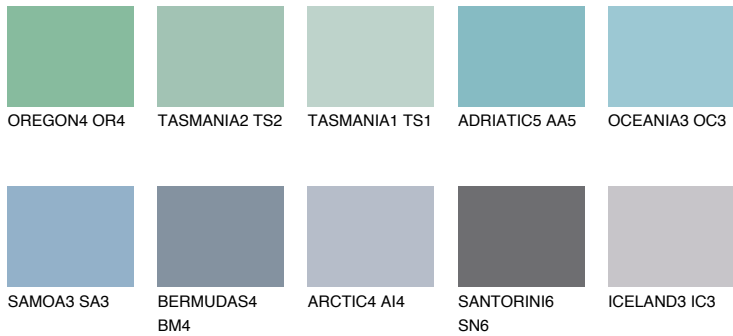

COLOUR DETAILS

OCEANIA4 OC4

50% TSR 57%

Matching colours

COLOURS

INTENSE

For more information on plasters and paints, go to www.ceresit.lv

*The presented colours refer to plasters and paints offered by Ceresit. Due to the use of digital techniques, the presented colours might not represent the original ones, thus they cannot be considered as a reliable colour presentation. We recommend checking the authentic colour samples.