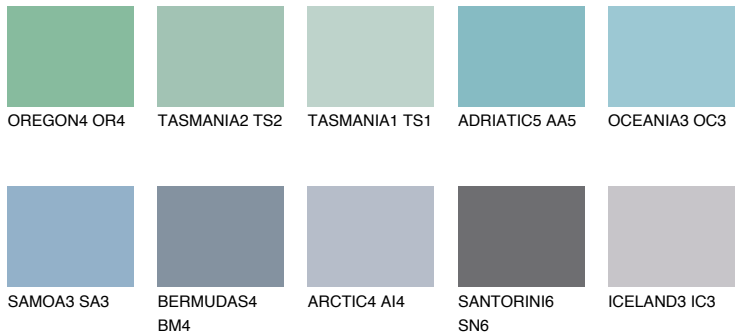

COLOUR DETAILS

OCEANIA4 OC4

50% TSR 57%

Matching colours

COLOURS

INTENSE

For more information on plasters and paints, go to www.ceresit.lv

*The presented colours refer to plasters and paints offered by Ceresit. Due to the use of digital techniques, the presented colours might not represent the original ones, thus they cannot be considered as a reliable colour presentation. We recommend checking the authentic colour samples.