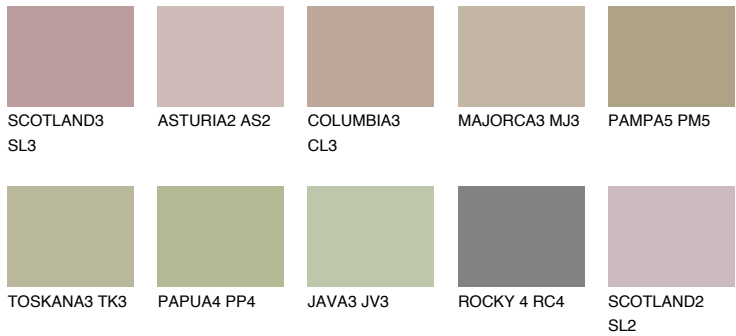

## CORSICA4 CC4

39% **TSR** 39%

### Matching colours

#### COLOURS

#### INTENSE

For more information on plasters and paints, go to [www.ceresit.lv](http://www.ceresit.lv)

\*The presented colours refer to plasters and paints offered by Ceresit. Due to the use of digital techniques, the presented colours might not represent the original ones, thus they cannot be considered as a reliable colour presentation. We recommend checking the authentic colour samples.