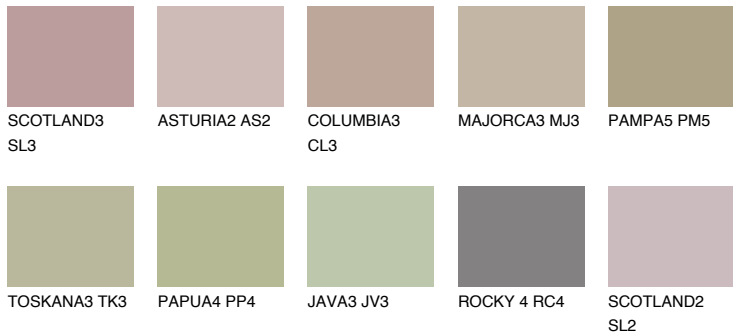

COLOUR DETAILS

CORSICA4 CC4

39% TSR 39%

Matching colours

COLOURS

INTENSE

For more information on plasters and paints, go to www.ceresit.lv

*The presented colours refer to plasters and paints offered by Ceresit. Due to the use of digital techniques, the presented colours might not represent the original ones, thus they cannot be considered as a reliable colour presentation. We recommend checking the authentic colour samples.