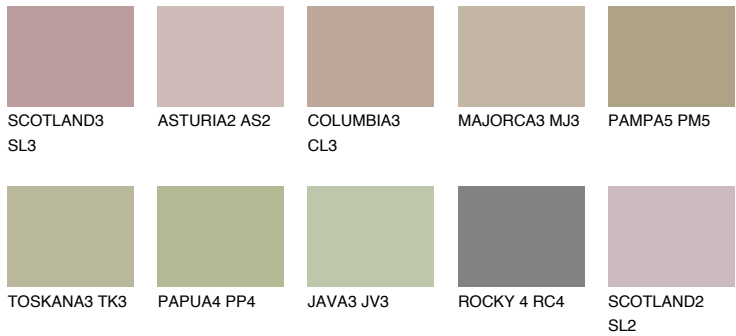

# COLOUR DETAILS

### Matching colours

#### COLOURS

#### INTENSE

For more information on plasters and paints, go to [www.ceresit.lv](http://www.ceresit.lv)

\*The presented colours refer to plasters and paints offered by Ceresit. Due to the use of digital techniques, the presented colours might not represent the original ones, thus they cannot be considered as a reliable colour presentation. We recommend checking the authentic colour samples.