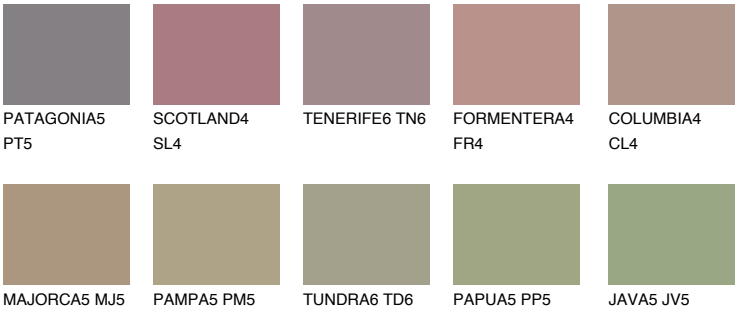

CORSICA5 CC5

☀ 32% **TSR 32%**

Matching colours

COLOURS

INTENSE

For more information on plasters and paints, go to www.ceresit.lv

*The presented colours refer to plasters and paints offered by Ceresit. Due to the use of digital techniques, the presented colours might not represent the original ones, thus they cannot be considered as a reliable colour presentation. We recommend checking the authentic colour samples.