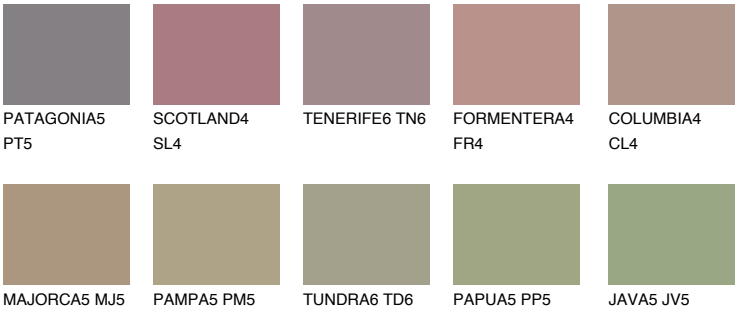

CORSICA5 CC5

32% TSR 32%

Matching colours

COLOURS

INTENSE

For more information on plasters and paints, go to www.ceresit.lv

*The presented colours refer to plasters and paints offered by Ceresit. Due to the use of digital techniques, the presented colours might not represent the original ones, thus they cannot be considered as a reliable colour presentation. We recommend checking the authentic colour samples.