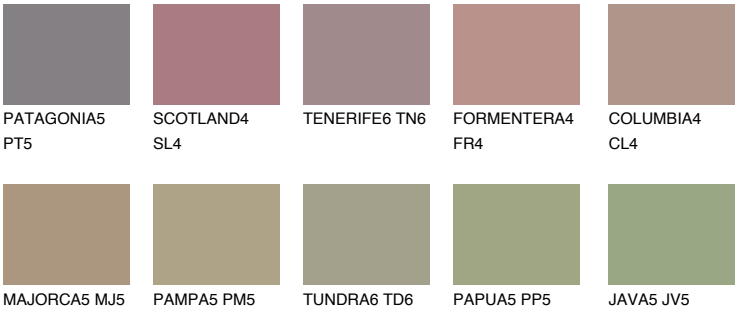

CORSICA5 CC5

32% **TSR** 32%

Matching colours

COLOURS

INTENSE

For more information on plasters and paints, go to www.ceresit.lv

*The presented colours refer to plasters and paints offered by Ceresit. Due to the use of digital techniques, the presented colours might not represent the original ones, thus they cannot be considered as a reliable colour presentation. We recommend checking the authentic colour samples.