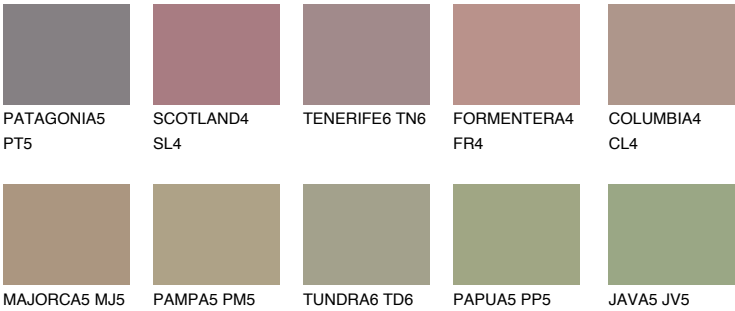

## CORSIKA5 CC5

32% TSR 32%

### Matching colours

#### COLOURS

#### INTENSE

For more information on plasters and paints, go to [www.ceresit.lv](http://www.ceresit.lv)

\*The presented colours refer to plasters and paints offered by Ceresit. Due to the use of digital techniques, the presented colours might not represent the original ones, thus they cannot be considered as a reliable colour presentation. We recommend checking the authentic colour samples.