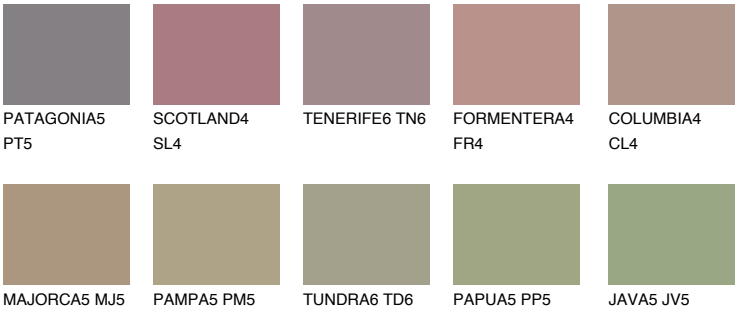

CORSIKA5 CC5

32% **TSR** 32%

Matching colours

COLOURS

INTENSE

For more information on plasters and paints, go to www.ceresit.lv

*The presented colours refer to plasters and paints offered by Ceresit. Due to the use of digital techniques, the presented colours might not represent the original ones, thus they cannot be considered as a reliable colour presentation. We recommend checking the authentic colour samples.