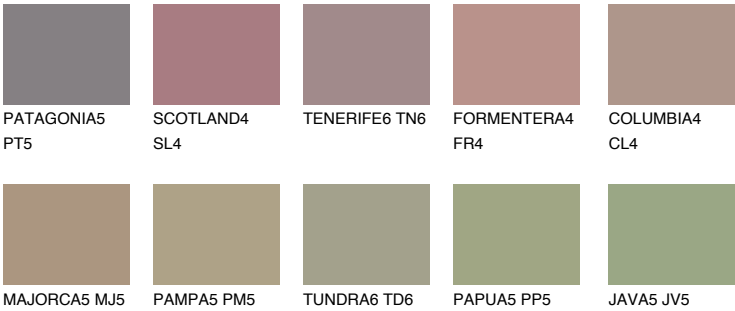

## CORSIKA5 CC5

32% **TSR** 32%

### Matching colours

#### COLOURS

#### INTENSE

For more information on plasters and paints, go to [www.ceresit.lv](http://www.ceresit.lv)

\*The presented colours refer to plasters and paints offered by Ceresit. Due to the use of digital techniques, the presented colours might not represent the original ones, thus they cannot be considered as a reliable colour presentation. We recommend checking the authentic colour samples.