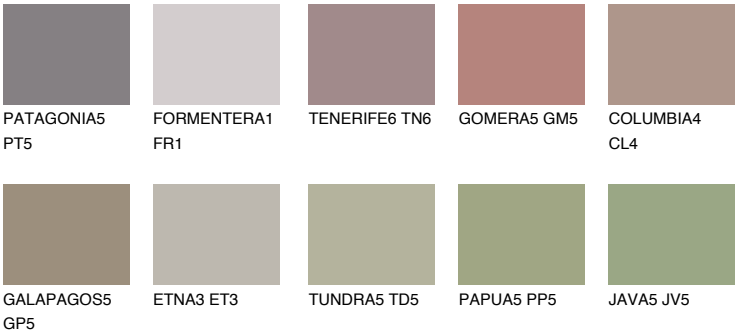

## CORSICA6 CC6

25% **TSR** 23%

### Matching colours

#### COLOURS

#### INTENSE

For more information on plasters and paints, go to [www.ceresit.lv](http://www.ceresit.lv)

\*The presented colours refer to plasters and paints offered by Ceresit. Due to the use of digital techniques, the presented colours might not represent the original ones, thus they cannot be considered as a reliable colour presentation. We recommend checking the authentic colour samples.