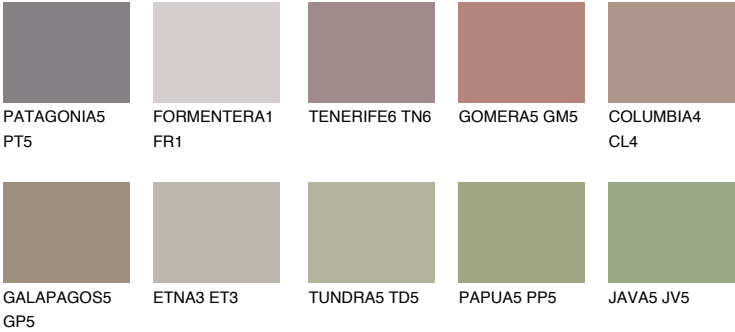

CORSICA6 CC6

☀ 25% **TSR** 23%

Matching colours

COLOURS

INTENSE

For more information on plasters and paints, go to www.ceresit.lv

*The presented colours refer to plasters and paints offered by Ceresit. Due to the use of digital techniques, the presented colours might not represent the original ones, thus they cannot be considered as a reliable colour presentation. We recommend checking the authentic colour samples.