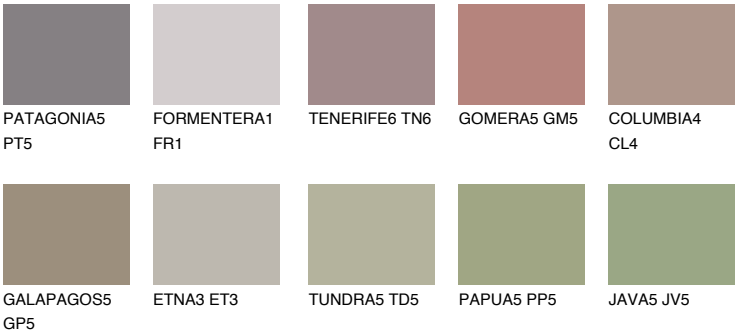

CORSIKA6 CC6

☀ 25%   **TSR** 23%

Matching colours

COLOURS

INTENSE

For more information on plasters and paints, go to www.ceresit.lv

*The presented colours refer to plasters and paints offered by Ceresit. Due to the use of digital techniques, the presented colours might not represent the original ones, thus they cannot be considered as a reliable colour presentation. We recommend checking the authentic colour samples.