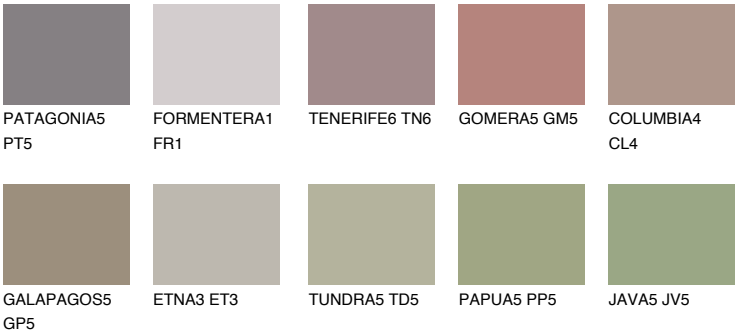

## CORSIKA6 CC6

☀ 25%    **TSR** 23%

### Matching colours

#### COLOURS

#### INTENSE

For more information on plasters and paints, go to [www.ceresit.lv](http://www.ceresit.lv)

\*The presented colours refer to plasters and paints offered by Ceresit. Due to the use of digital techniques, the presented colours might not represent the original ones, thus they cannot be considered as a reliable colour presentation. We recommend checking the authentic colour samples.