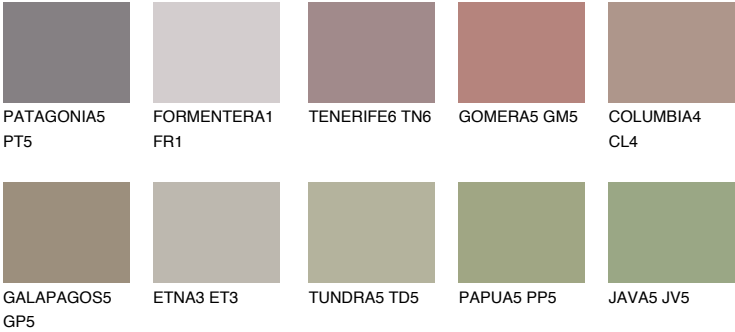

## CORSICA6 CC6

☀ 25%    **TSR** 23%

### Matching colours

#### COLOURS

#### INTENSE

For more information on plasters and paints, go to [www.ceresit.lv](http://www.ceresit.lv)

\*The presented colours refer to plasters and paints offered by Ceresit. Due to the use of digital techniques, the presented colours might not represent the original ones, thus they cannot be considered as a reliable colour presentation. We recommend checking the authentic colour samples.