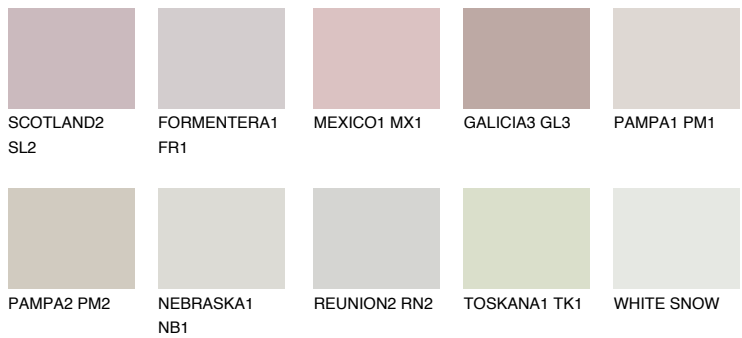

COLOUR DETAILS

MAJORCA1 MJ1

67% **TSR** 63%

Matching colours

COLOURS

INTENSE

For more information on plasters and paints, go to www.ceresit.lv

*The presented colours refer to plasters and paints offered by Ceresit. Due to the use of digital techniques, the presented colours might not represent the original ones, thus they cannot be considered as a reliable colour presentation. We recommend checking the authentic colour samples.