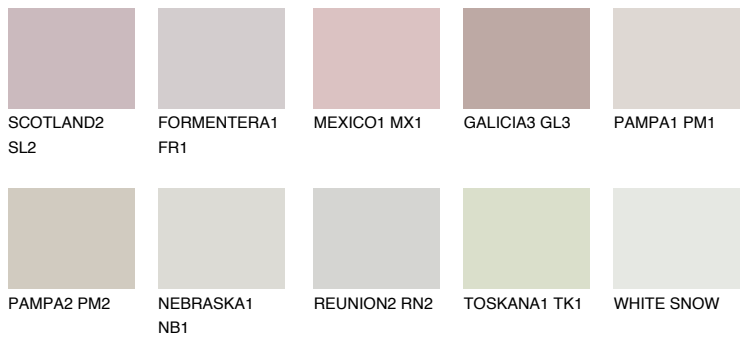

MAJORCA1 MJ1

67% **TSR** 63%

Matching colours

COLOURS

INTENSE

For more information on plasters and paints, go to
www.ceresit.lv

*The presented colours refer to plasters and paints offered by Ceresit. Due to the use of digital techniques, the presented colours might not represent the original ones, thus they cannot be considered as a reliable colour presentation. We recommend checking the authentic colour samples.