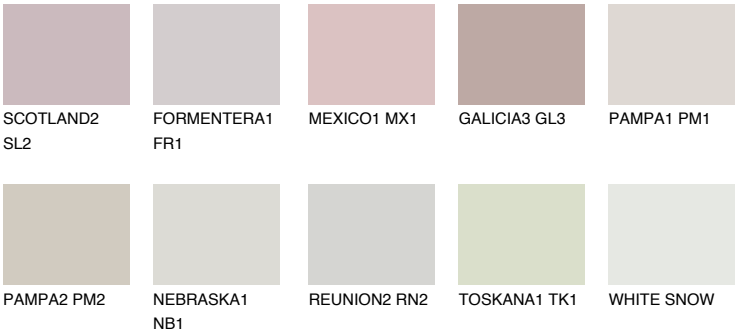

MAJORCA1 MJ1

67% **TSR** 63%

Matching colours

COLOURS

INTENSE

For more information on plasters and paints, go to www.ceresit.lv

*The presented colours refer to plasters and paints offered by Ceresit. Due to the use of digital techniques, the presented colours might not represent the original ones, thus they cannot be considered as a reliable colour presentation. We recommend checking the authentic colour samples.