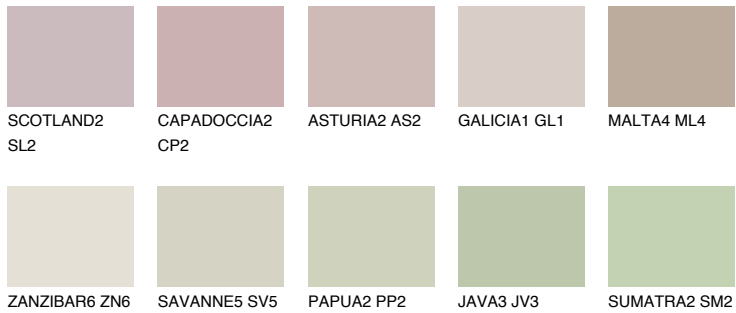

# COLOUR DETAILS

## MAJORCA2 MJ2

56% **TSR** 50%

### Matching colours

#### COLOURS