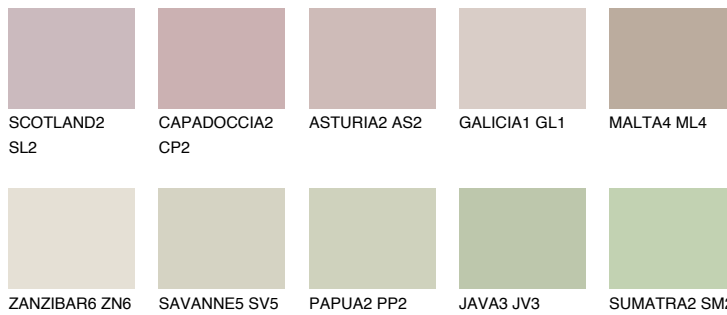

MAJORCA2 MJ2

56% **TSR** 50%

Matching colours

COLOURS

INTENSE

For more information on plasters and paints, go to
www.ceresit.lv

*The presented colours refer to plasters and paints offered by Ceresit. Due to the use of digital techniques, the presented colours might not represent the original ones, thus they cannot be considered as a reliable colour presentation. We recommend checking the authentic colour samples.