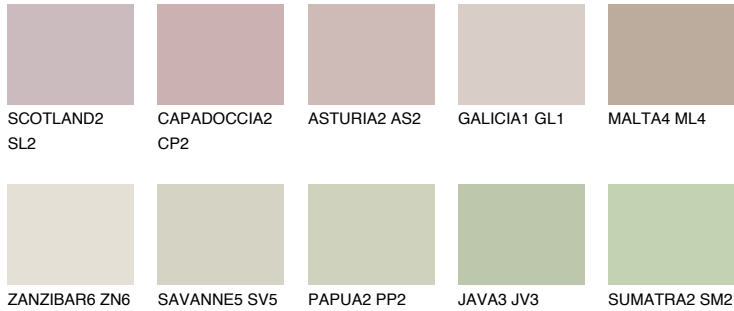

COLOUR DETAILS

MAJORCA2 MJ2

56% TSR 50%

Matching colours

COLOURS

INTENSE

For more information on plasters and paints, go to www.ceresit.lv

*The presented colours refer to plasters and paints offered by Ceresit. Due to the use of digital techniques, the presented colours might not represent the original ones, thus they cannot be considered as a reliable colour presentation. We recommend checking the authentic colour samples.