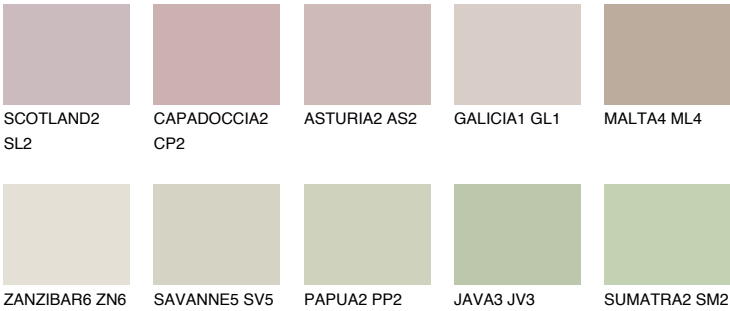

MAJORCA2 MJ2

56% **TSR** 50%

Matching colours

COLOURS

INTENSE

For more information on plasters and paints, go to www.ceresit.lv

*The presented colours refer to plasters and paints offered by Ceresit. Due to the use of digital techniques, the presented colours might not represent the original ones, thus they cannot be considered as a reliable colour presentation. We recommend checking the authentic colour samples.