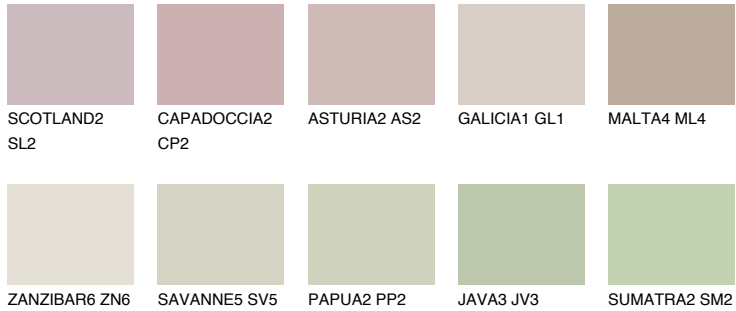

COLOUR DETAILS

MAJORCA2 MJ2

56% TSR 50%

Matching colours

COLOURS

INTENSE

For more information on plasters and paints, go to www.ceresit.lv

*The presented colours refer to plasters and paints offered by Ceresit. Due to the use of digital techniques, the presented colours might not represent the original ones, thus they cannot be considered as a reliable colour presentation. We recommend checking the authentic colour samples.