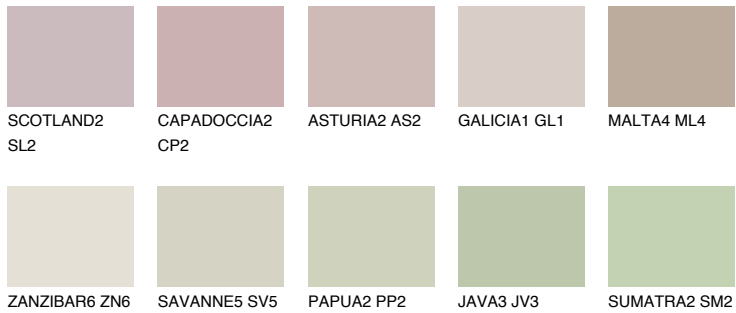

COLOUR DETAILS

MAJORCA2 MJ2

56% TSR 50%

Matching colours

COLOURS

INTENSE

For more information on plasters and paints, go to www.ceresit.lv

*The presented colours refer to plasters and paints offered by Ceresit. Due to the use of digital techniques, the presented colours might not represent the original ones, thus they cannot be considered as a reliable colour presentation. We recommend checking the authentic colour samples.