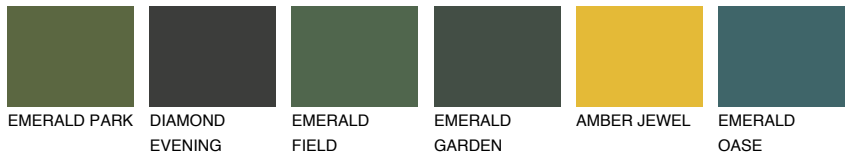

COLOUR DETAILS

MAJORCA3 MJ3

48% TSR 44%

Matching colours

COLOURS

INTENSE

For more information on plasters and paints, go to www.ceresit.lv

*The presented colours refer to plasters and paints offered by Ceresit. Due to the use of digital techniques, the presented colours might not represent the original ones, thus they cannot be considered as a reliable colour presentation. We recommend checking the authentic colour samples.