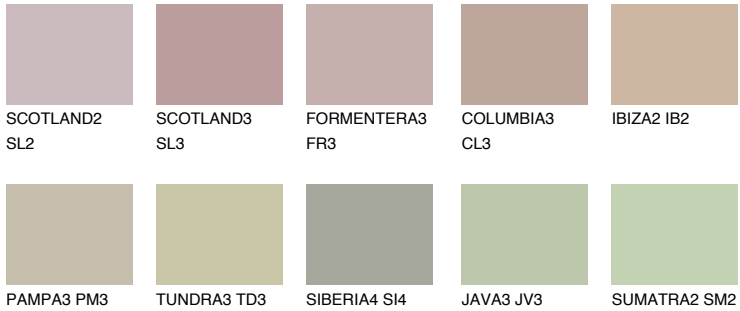

# COLOUR DETAILS

## MAJORCA3 MJ3

48% TSR 44%

### Matching colours

#### COLOURS