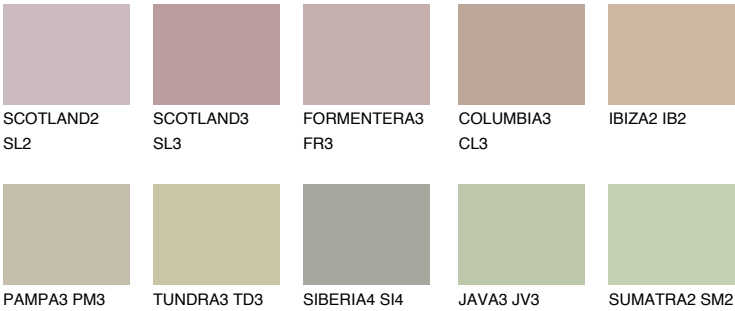

MAJORCA3 MJ3

48% TSR 44%

Matching colours

COLOURS

INTENSE

For more information on plasters and paints, go to www.ceresit.lv

*The presented colours refer to plasters and paints offered by Ceresit. Due to the use of digital techniques, the presented colours might not represent the original ones, thus they cannot be considered as a reliable colour presentation. We recommend checking the authentic colour samples.