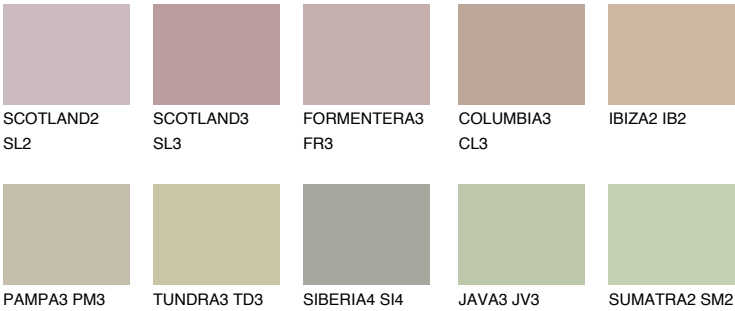

MAJORCA3 MJ3

48% **TSR** 44%

Matching colours

COLOURS

INTENSE

For more information on plasters and paints, go to www.ceresit.lv

*The presented colours refer to plasters and paints offered by Ceresit. Due to the use of digital techniques, the presented colours might not represent the original ones, thus they cannot be considered as a reliable colour presentation. We recommend checking the authentic colour samples.