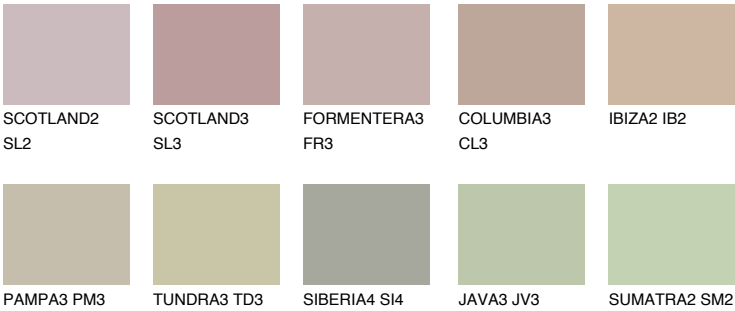

## MAJORCA3 MJ3

48% **TSR** 44%

### Matching colours

#### COLOURS

#### INTENSE

For more information on plasters and paints, go to [www.ceresit.lv](http://www.ceresit.lv)

\*The presented colours refer to plasters and paints offered by Ceresit. Due to the use of digital techniques, the presented colours might not represent the original ones, thus they cannot be considered as a reliable colour presentation. We recommend checking the authentic colour samples.