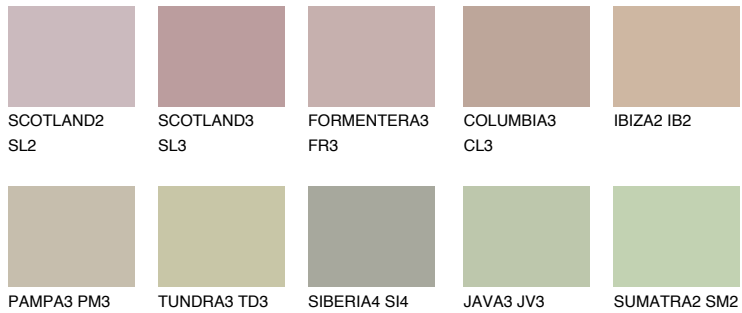

MAJORCA3 MJ3

48% **TSR** 44%

Matching colours

COLOURS

INTENSE

For more information on plasters and paints, go to www.ceresit.lv

*The presented colours refer to plasters and paints offered by Ceresit. Due to the use of digital techniques, the presented colours might not represent the original ones, thus they cannot be considered as a reliable colour presentation. We recommend checking the authentic colour samples.