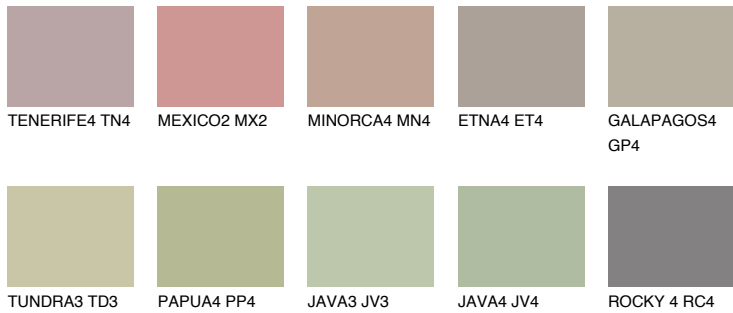

COLOUR DETAILS

MAJORCA4 MJ4

43% TSR 38%

Matching colours

COLOURS

INTENSE

For more information on plasters and paints, go to www.ceresit.lv

*The presented colours refer to plasters and paints offered by Ceresit. Due to the use of digital techniques, the presented colours might not represent the original ones, thus they cannot be considered as a reliable colour presentation. We recommend checking the authentic colour samples.