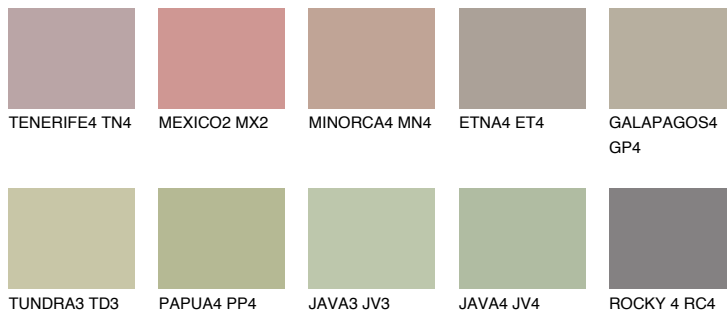

# COLOUR DETAILS

### Matching colours

#### COLOURS

#### INTENSE

For more information on plasters and paints, go to [www.ceresit.lv](http://www.ceresit.lv)

\*The presented colours refer to plasters and paints offered by Ceresit. Due to the use of digital techniques, the presented colours might not represent the original ones, thus they cannot be considered as a reliable colour presentation. We recommend checking the authentic colour samples.