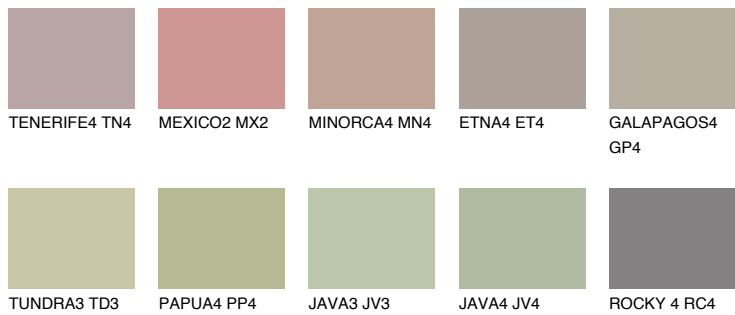

COLOUR DETAILS

MAJORCA4 MJ4

43% TSR 38%

Matching colours

COLOURS

INTENSE

For more information on plasters and paints, go to www.ceresit.lv

*The presented colours refer to plasters and paints offered by Ceresit. Due to the use of digital techniques, the presented colours might not represent the original ones, thus they cannot be considered as a reliable colour presentation. We recommend checking the authentic colour samples.