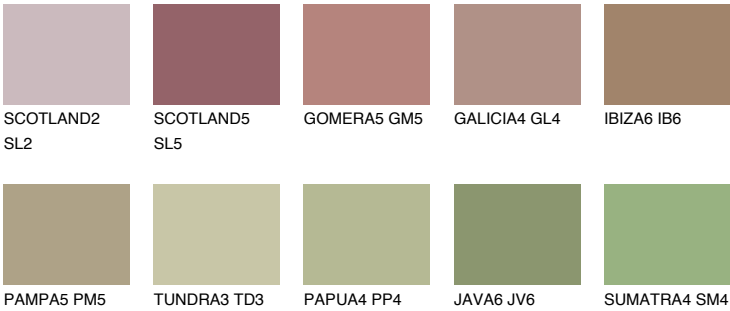

MAJORCA5 MJ5

32% TSR 29%

Matching colours

COLOURS

INTENSE

For more information on plasters and paints, go to www.ceresit.lv

*The presented colours refer to plasters and paints offered by Ceresit. Due to the use of digital techniques, the presented colours might not represent the original ones, thus they cannot be considered as a reliable colour presentation. We recommend checking the authentic colour samples.