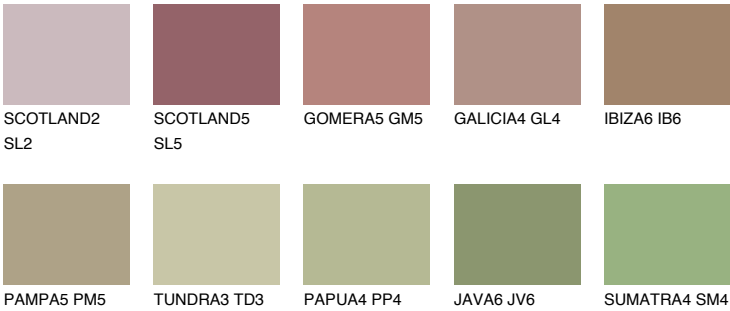

## MAJORCA5 MJ5

32% TSR 29%

### Matching colours

#### COLOURS

#### INTENSE

For more information on plasters and paints, go to [www.ceresit.lv](http://www.ceresit.lv)

\*The presented colours refer to plasters and paints offered by Ceresit. Due to the use of digital techniques, the presented colours might not represent the original ones, thus they cannot be considered as a reliable colour presentation. We recommend checking the authentic colour samples.