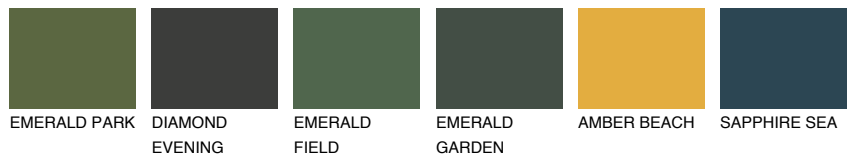

MAJORCA5 MJ5

32% TSR 29%

Matching colours

COLOURS

INTENSE

For more information on plasters and paints, go to www.ceresit.lv

*The presented colours refer to plasters and paints offered by Ceresit. Due to the use of digital techniques, the presented colours might not represent the original ones, thus they cannot be considered as a reliable colour presentation. We recommend checking the authentic colour samples.