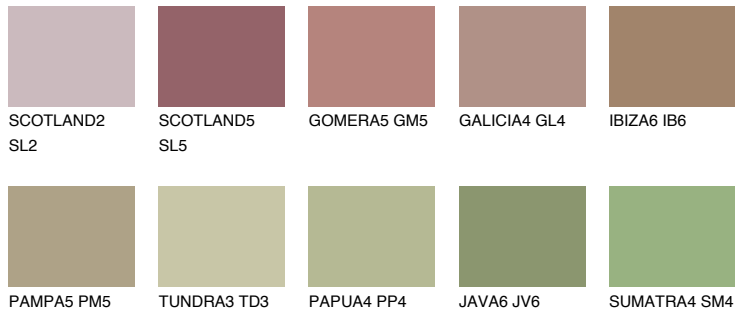

MAJORCA5 MJ5

32% TSR 29%

Matching colours

COLOURS

INTENSE

For more information on plasters and paints, go to www.ceresit.lv

*The presented colours refer to plasters and paints offered by Ceresit. Due to the use of digital techniques, the presented colours might not represent the original ones, thus they cannot be considered as a reliable colour presentation. We recommend checking the authentic colour samples.