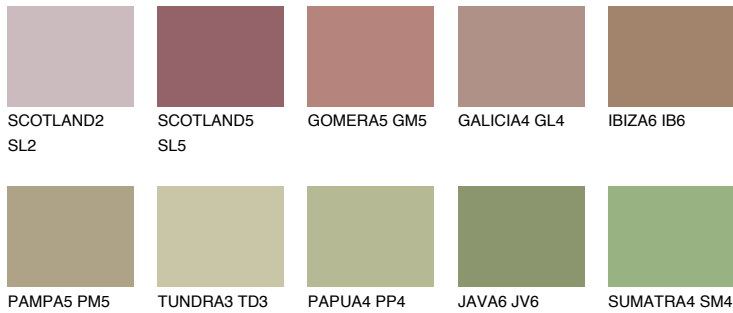

MAJORCA5 MJ5

32% **TSR** 29%

Matching colours

COLOURS

INTENSE

For more information on plasters and paints, go to
www.ceresit.lv

*The presented colours refer to plasters and paints offered by Ceresit. Due to the use of digital techniques, the presented colours might not represent the original ones, thus they cannot be considered as a reliable colour presentation. We recommend checking the authentic colour samples.