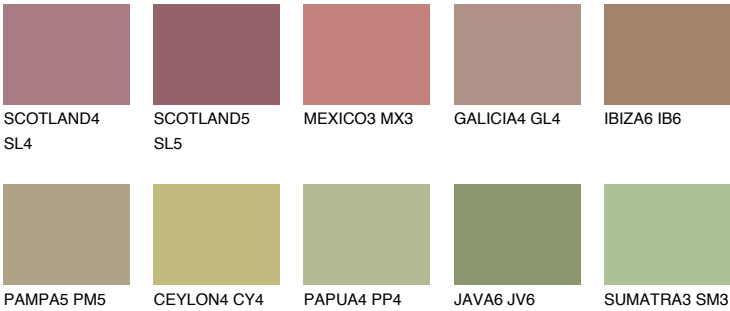

MAJORCA6 MJ6

☀ 27% **TSR** 25%

Matching colours

COLOURS

INTENSE

For more information on plasters and paints, go to www.ceresit.lv

*The presented colours refer to plasters and paints offered by Ceresit. Due to the use of digital techniques, the presented colours might not represent the original ones, thus they cannot be considered as a reliable colour presentation. We recommend checking the authentic colour samples.