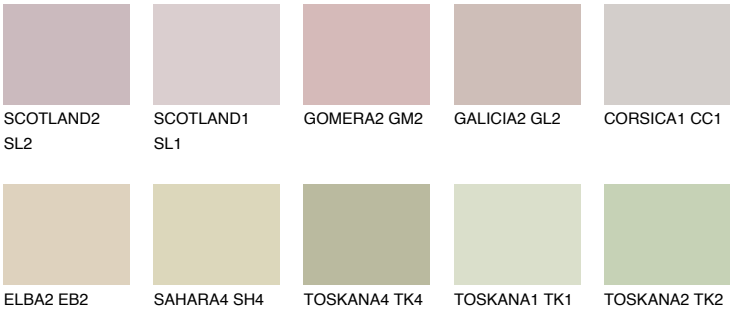

**IBIZA1 IB1**

61% **TSR** 57%

## Matching colours

### COLOURS

### INTENSE

For more information on plasters and paints, go to [www.ceresit.lv](http://www.ceresit.lv)

\*The presented colours refer to plasters and paints offered by Ceresit. Due to the use of digital techniques, the presented colours might not represent the original ones, thus they cannot be considered as a reliable colour presentation. We recommend checking the authentic colour samples.