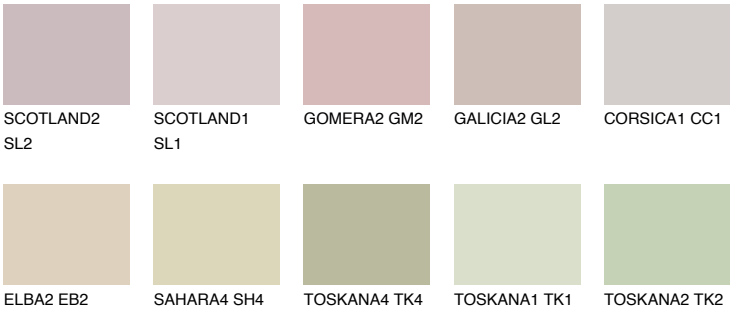

IBIZA1 IB1

61% **TSR** 57%

Matching colours

COLOURS

INTENSE

For more information on plasters and paints, go to www.ceresit.lv

*The presented colours refer to plasters and paints offered by Ceresit. Due to the use of digital techniques, the presented colours might not represent the original ones, thus they cannot be considered as a reliable colour presentation. We recommend checking the authentic colour samples.