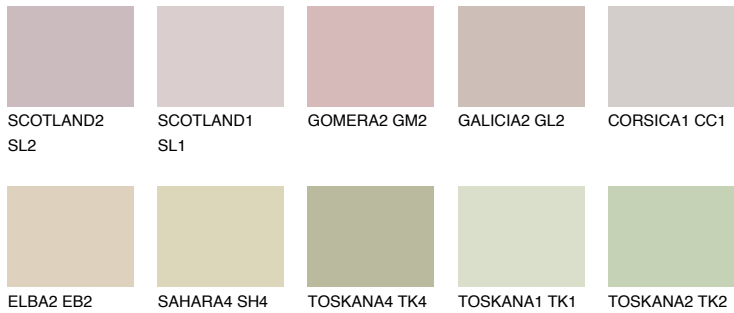

# COLOUR DETAILS

**IBIZA1 IB1**

61% **TSR** 57%

## Matching colours

### COLOURS

### INTENSE

For more information on plasters and paints, go to [www.ceresit.lv](http://www.ceresit.lv)

\*The presented colours refer to plasters and paints offered by Ceresit. Due to the use of digital techniques, the presented colours might not represent the original ones, thus they cannot be considered as a reliable colour presentation. We recommend checking the authentic colour samples.