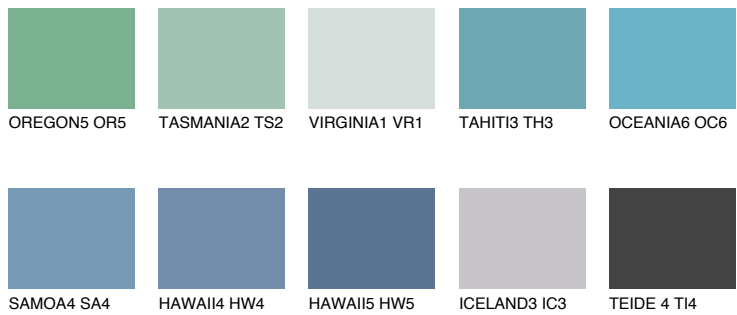

COLOUR DETAILS

OCEANIA5 OC5

47% **TSR** 56%

Matching colours

COLOURS

INTENSE

For more information on plasters and paints, go to www.ceresit.lv

*The presented colours refer to plasters and paints offered by Ceresit. Due to the use of digital techniques, the presented colours might not represent the original ones, thus they cannot be considered as a reliable colour presentation. We recommend checking the authentic colour samples.