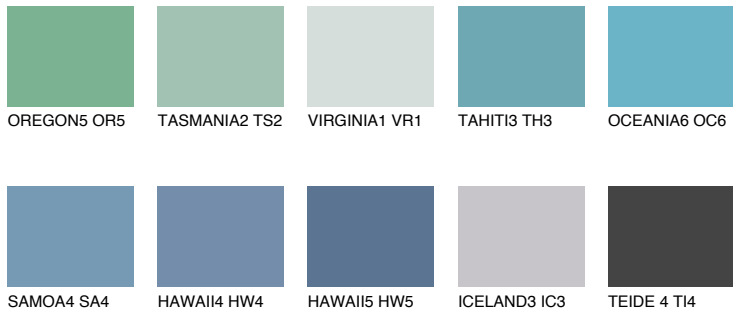

# COLOUR DETAILS

## OCEANIA5 OC5

47% **TSR** 56%

### Matching colours

#### COLOURS