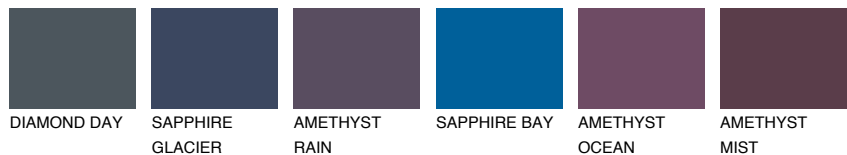

COLOUR DETAILS

OCEANIA5 OC5

47% **TSR** 56%

Matching colours

COLOURS

INTENSE

For more information on plasters and paints, go to www.ceresit.lv

*The presented colours refer to plasters and paints offered by Ceresit. Due to the use of digital techniques, the presented colours might not represent the original ones, thus they cannot be considered as a reliable colour presentation. We recommend checking the authentic colour samples.