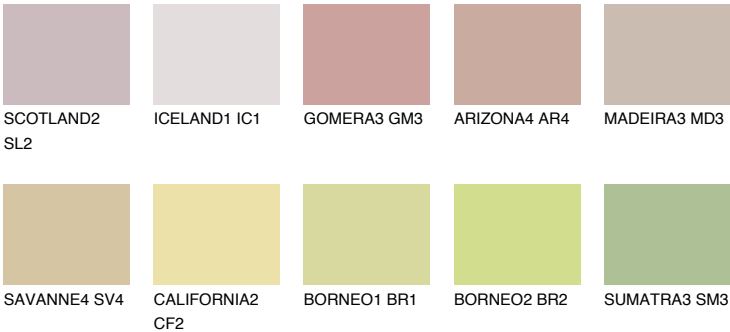

IBIZA2 IB2

50% **TSR** 48%

Matching colours

COLOURS

INTENSE

For more information on plasters and paints, go to www.ceresit.lv

*The presented colours refer to plasters and paints offered by Ceresit. Due to the use of digital techniques, the presented colours might not represent the original ones, thus they cannot be considered as a reliable colour presentation. We recommend checking the authentic colour samples.