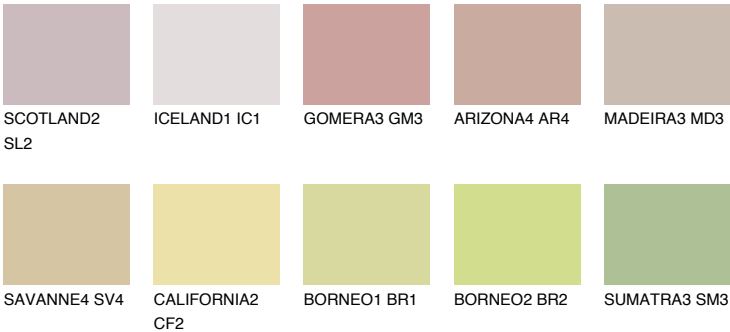

**IBIZA2 IB2**

50% **TSR** 48%

## Matching colours

### COLOURS

### INTENSE

For more information on plasters and paints, go to [www.ceresit.lv](http://www.ceresit.lv)

\*The presented colours refer to plasters and paints offered by Ceresit. Due to the use of digital techniques, the presented colours might not represent the original ones, thus they cannot be considered as a reliable colour presentation. We recommend checking the authentic colour samples.