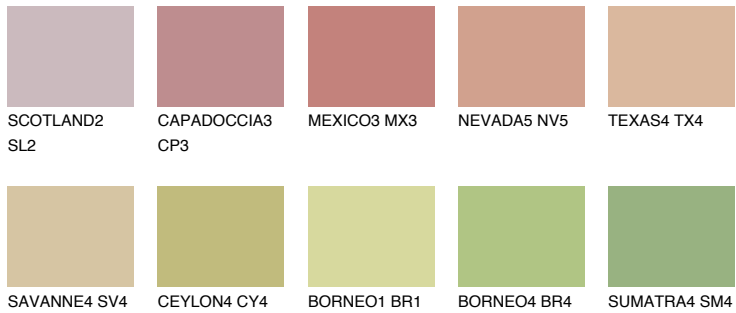

COLOUR DETAILS

IBIZA3 IB3

43% **TSR** 45%

Matching colours

COLOURS

INTENSE

For more information on plasters and paints, go to www.ceresit.lv

*The presented colours refer to plasters and paints offered by Ceresit. Due to the use of digital techniques, the presented colours might not represent the original ones, thus they cannot be considered as a reliable colour presentation. We recommend checking the authentic colour samples.