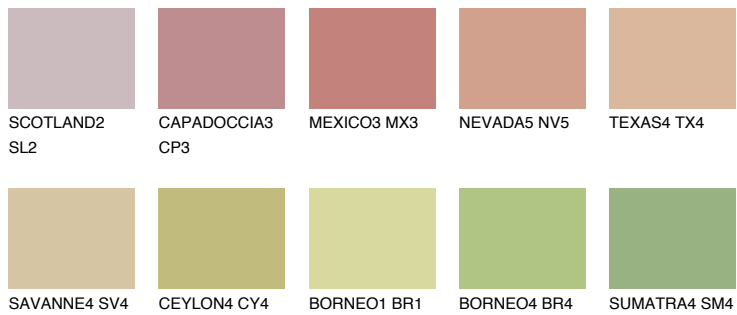

**IBIZA3 IB3**

43% **TSR** 45%

## Matching colours

### COLOURS

### INTENSE

For more information on plasters and paints, go to [www.ceresit.lv](http://www.ceresit.lv)

\*The presented colours refer to plasters and paints offered by Ceresit. Due to the use of digital techniques, the presented colours might not represent the original ones, thus they cannot be considered as a reliable colour presentation. We recommend checking the authentic colour samples.