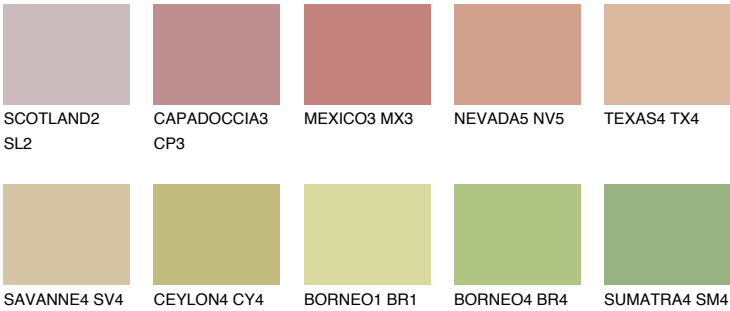

IBIZA3 IB3

43% **TSR** 45%

Matching colours

COLOURS

INTENSE

For more information on plasters and paints, go to www.ceresit.lv

*The presented colours refer to plasters and paints offered by Ceresit. Due to the use of digital techniques, the presented colours might not represent the original ones, thus they cannot be considered as a reliable colour presentation. We recommend checking the authentic colour samples.