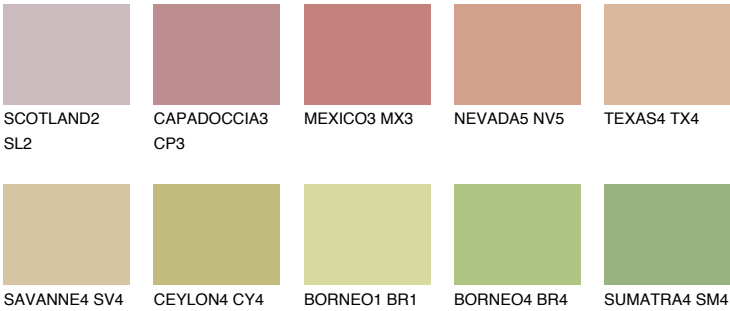

# COLOUR DETAILS

**IBIZA3 IB3**

43% **TSR** 45%

## Matching colours

### COLOURS

### INTENSE

For more information on plasters and paints, go to [www.ceresit.lv](http://www.ceresit.lv)

\*The presented colours refer to plasters and paints offered by Ceresit. Due to the use of digital techniques, the presented colours might not represent the original ones, thus they cannot be considered as a reliable colour presentation. We recommend checking the authentic colour samples.