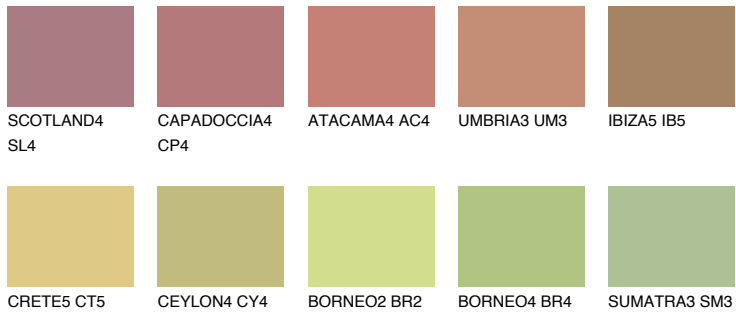

IBIZA4 IB4

37% **TSR** 37%

Matching colours

COLOURS

INTENSE

For more information on plasters and paints, go to
www.ceresit.lv

*The presented colours refer to plasters and paints offered by Ceresit. Due to the use of digital techniques, the presented colours might not represent the original ones, thus they cannot be considered as a reliable colour presentation. We recommend checking the authentic colour samples.