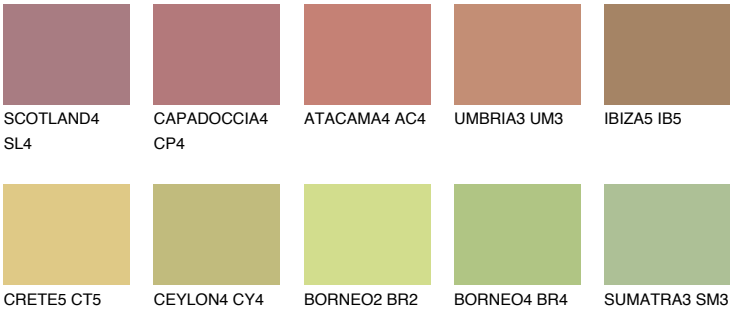

IBIZA4 IB4

☀ 37% **TSR 37%**

Matching colours

COLOURS

INTENSE

For more information on plasters and paints, go to www.ceresit.lv

*The presented colours refer to plasters and paints offered by Ceresit. Due to the use of digital techniques, the presented colours might not represent the original ones, thus they cannot be considered as a reliable colour presentation. We recommend checking the authentic colour samples.