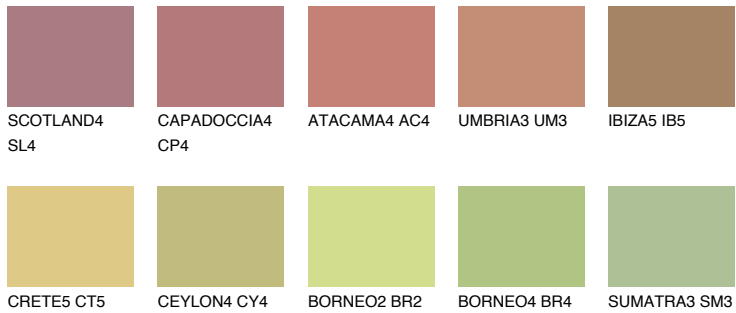

**IBIZA4 IB4**

37% **TSR** 37%

## Matching colours

### COLOURS

### INTENSE

For more information on plasters and paints, go to [www.ceresit.lv](http://www.ceresit.lv)

\*The presented colours refer to plasters and paints offered by Ceresit. Due to the use of digital techniques, the presented colours might not represent the original ones, thus they cannot be considered as a reliable colour presentation. We recommend checking the authentic colour samples.