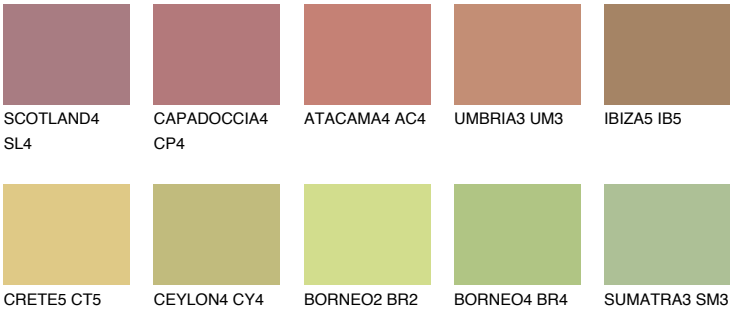

IBIZA4 IB4

☀ 37% **TSR** 37%

Matching colours

COLOURS

INTENSE

For more information on plasters and paints, go to www.ceresit.lv

*The presented colours refer to plasters and paints offered by Ceresit. Due to the use of digital techniques, the presented colours might not represent the original ones, thus they cannot be considered as a reliable colour presentation. We recommend checking the authentic colour samples.