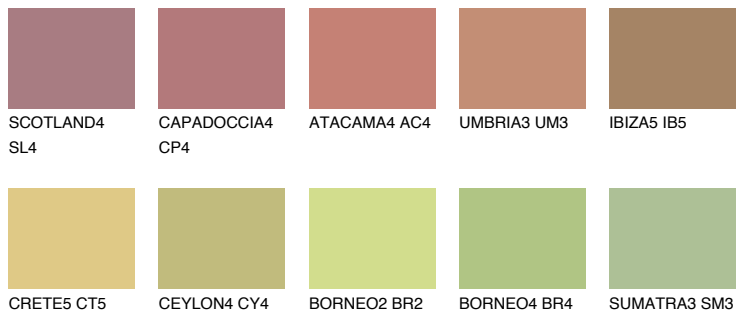

IBIZA4 IB4

☀ 37% **TSR 37%**

Matching colours

COLOURS

INTENSE

For more information on plasters and paints, go to www.ceresit.lv

*The presented colours refer to plasters and paints offered by Ceresit. Due to the use of digital techniques, the presented colours might not represent the original ones, thus they cannot be considered as a reliable colour presentation. We recommend checking the authentic colour samples.