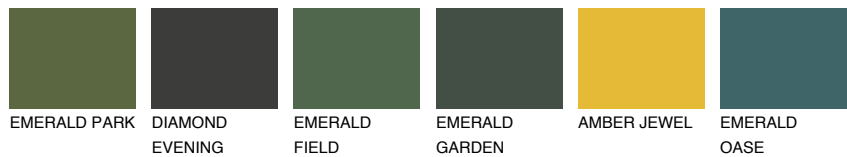

IBIZA4 IB4

☀ 37% **TSR 37%**

Matching colours

COLOURS

INTENSE

For more information on plasters and paints, go to www.ceresit.lv

*The presented colours refer to plasters and paints offered by Ceresit. Due to the use of digital techniques, the presented colours might not represent the original ones, thus they cannot be considered as a reliable colour presentation. We recommend checking the authentic colour samples.