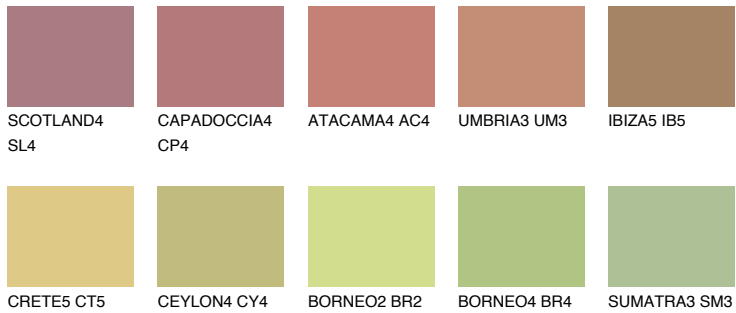

**IBIZA4 IB4**

☀ 37% **TSR 37%**

## Matching colours

### COLOURS

### INTENSE

For more information on plasters and paints, go to  
[www.ceresit.lv](http://www.ceresit.lv)

\*The presented colours refer to plasters and paints offered by Ceresit. Due to the use of digital techniques, the presented colours might not represent the original ones, thus they cannot be considered as a reliable colour presentation. We recommend checking the authentic colour samples.