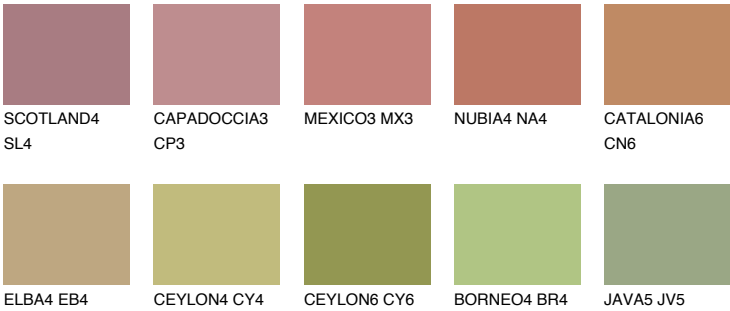

IBIZA5 IB5

☾ 25% **TSR** 25%

Matching colours

COLOURS

INTENSE

For more information on plasters and paints, go to www.ceresit.lv

*The presented colours refer to plasters and paints offered by Ceresit. Due to the use of digital techniques, the presented colours might not represent the original ones, thus they cannot be considered as a reliable colour presentation. We recommend checking the authentic colour samples.