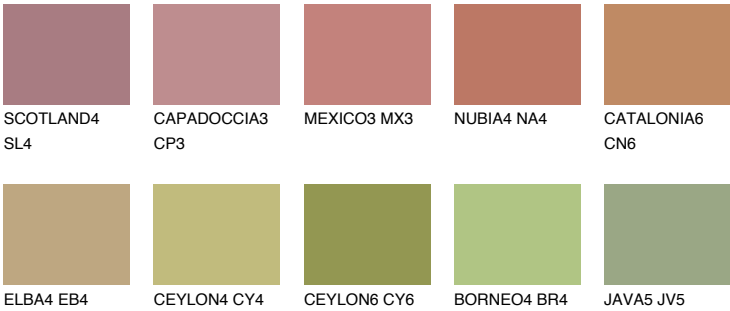

IBIZA5 IB5

☀ 25% **TSR** 25%

Matching colours

COLOURS

INTENSE

For more information on plasters and paints, go to www.ceresit.lv

*The presented colours refer to plasters and paints offered by Ceresit. Due to the use of digital techniques, the presented colours might not represent the original ones, thus they cannot be considered as a reliable colour presentation. We recommend checking the authentic colour samples.