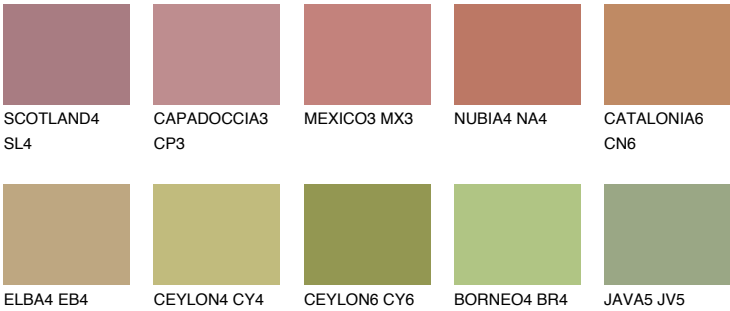

IBIZA5 IB5

25% **TSR** 25%

Matching colours

COLOURS

INTENSE

For more information on plasters and paints, go to www.ceresit.lv

*The presented colours refer to plasters and paints offered by Ceresit. Due to the use of digital techniques, the presented colours might not represent the original ones, thus they cannot be considered as a reliable colour presentation. We recommend checking the authentic colour samples.