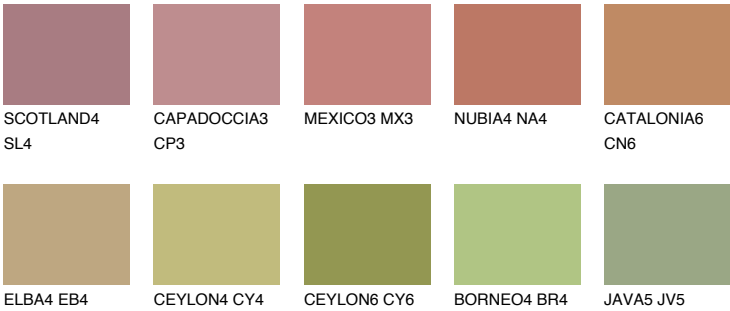

IBIZA5 IB5

☾ 25% **TSR 25%**

Matching colours

COLOURS

INTENSE

For more information on plasters and paints, go to www.ceresit.lv

*The presented colours refer to plasters and paints offered by Ceresit. Due to the use of digital techniques, the presented colours might not represent the original ones, thus they cannot be considered as a reliable colour presentation. We recommend checking the authentic colour samples.