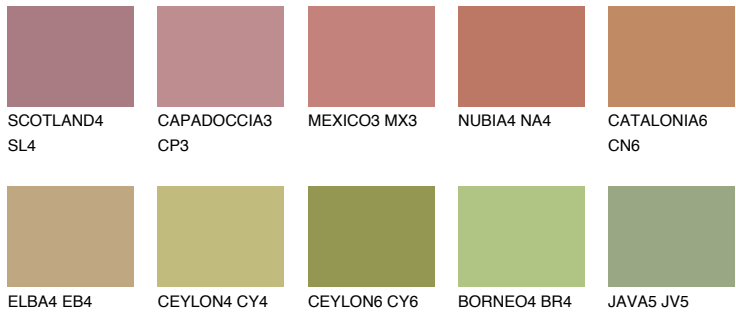

COLOUR DETAILS

IBIZA5 IB5

☀ 25% **TSR** 25%

Matching colours

COLOURS

INTENSE

For more information on plasters and paints, go to www.ceresit.lv

*The presented colours refer to plasters and paints offered by Ceresit. Due to the use of digital techniques, the presented colours might not represent the original ones, thus they cannot be considered as a reliable colour presentation. We recommend checking the authentic colour samples.