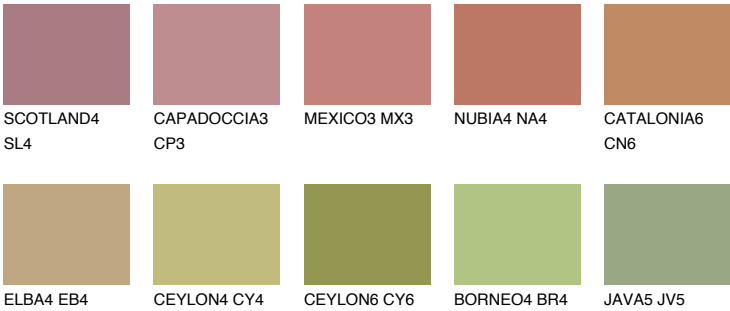

**IBIZA5 IB5**

25% **TSR** 25%

## Matching colours

### COLOURS

### INTENSE

For more information on plasters and paints, go to [www.ceresit.lv](http://www.ceresit.lv)

\*The presented colours refer to plasters and paints offered by Ceresit. Due to the use of digital techniques, the presented colours might not represent the original ones, thus they cannot be considered as a reliable colour presentation. We recommend checking the authentic colour samples.