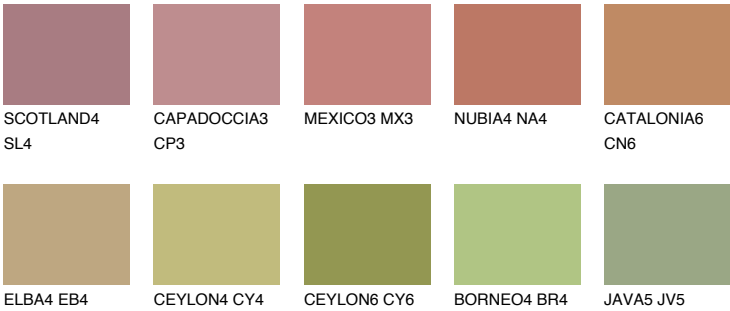

**IBIZA5 IB5**

☾ 25% **TSR 25%**

## Matching colours

### COLOURS

### INTENSE

For more information on plasters and paints, go to [www.ceresit.lv](http://www.ceresit.lv)

\*The presented colours refer to plasters and paints offered by Ceresit. Due to the use of digital techniques, the presented colours might not represent the original ones, thus they cannot be considered as a reliable colour presentation. We recommend checking the authentic colour samples.