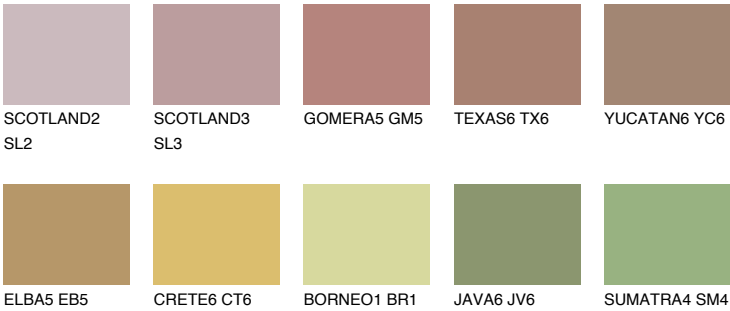

IBIZA6 IB6

☀️ 25% **TSR 24%**

Matching colours

COLOURS

INTENSE

For more information on plasters and paints, go to
www.ceresit.lv

*The presented colours refer to plasters and paints offered by Ceresit. Due to the use of digital techniques, the presented colours might not represent the original ones, thus they cannot be considered as a reliable colour presentation. We recommend checking the authentic colour samples.