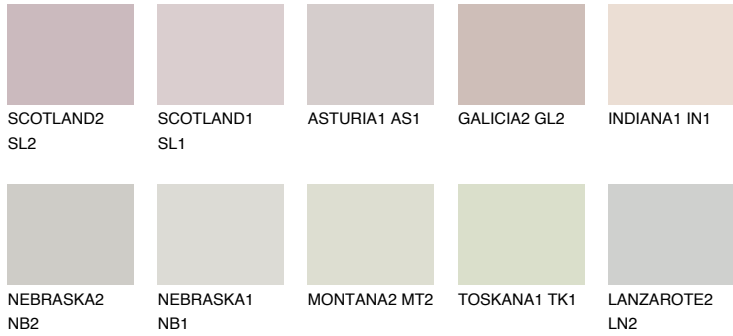

# COLOUR DETAILS

## MALTA1 ML1

62% **TSR** 65%

### Matching colours

#### COLOURS