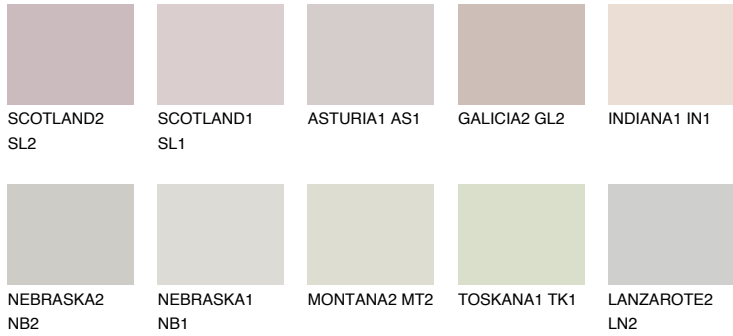

COLOUR DETAILS

MALTA1 ML1

62% **TSR** 65%

Matching colours

COLOURS

INTENSE

For more information on plasters and paints, go to www.ceresit.lv

*The presented colours refer to plasters and paints offered by Ceresit. Due to the use of digital techniques, the presented colours might not represent the original ones, thus they cannot be considered as a reliable colour presentation. We recommend checking the authentic colour samples.