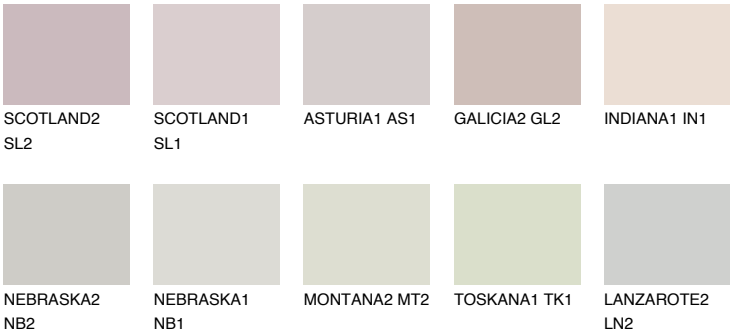

MALTA1 ML1

62% **TSR** 65%

Matching colours

COLOURS

INTENSE

For more information on plasters and paints, go to www.ceresit.lv

*The presented colours refer to plasters and paints offered by Ceresit. Due to the use of digital techniques, the presented colours might not represent the original ones, thus they cannot be considered as a reliable colour presentation. We recommend checking the authentic colour samples.